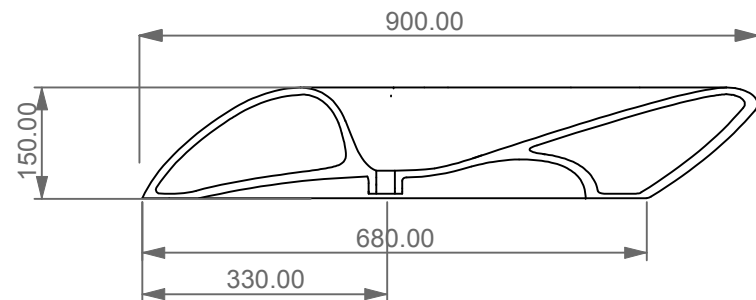

LEFT

FRONT

GSG
CERAMIC DESIGN

Lavabo Touch cm 90 senza foro
Touch Washbasin cm 90 no hole

TOP

SECTION

Designation	
Lavabo Touch cm 90 senza foro Touch Washbasin cm 90 no hole	
Scale 1:10	
cod. TOLAV90	<p>This drawing including the respectedata may neither be duplicated nor modified nor altered without the consent of GSG Ceramic Design. The use of the data/technical drawings take place at users own risk and under exclusion of any liability of GSG Ceramic Design. The dimensions are not binding; products are subject to changes. Measurement shown may be subjected to small variations or are indicative.</p>

Guida all'installazione dei lavabi d'appoggio centro-piano.

Serie: EASY - ZENITH - LIKE - TOUCH - BOX - TIME - RING - FLUT

Installation guide for free standing countertop washbasins.

Series: EASY - ZENITH - LIKE - TOUCH - BOX - TIME - RING - FLUT