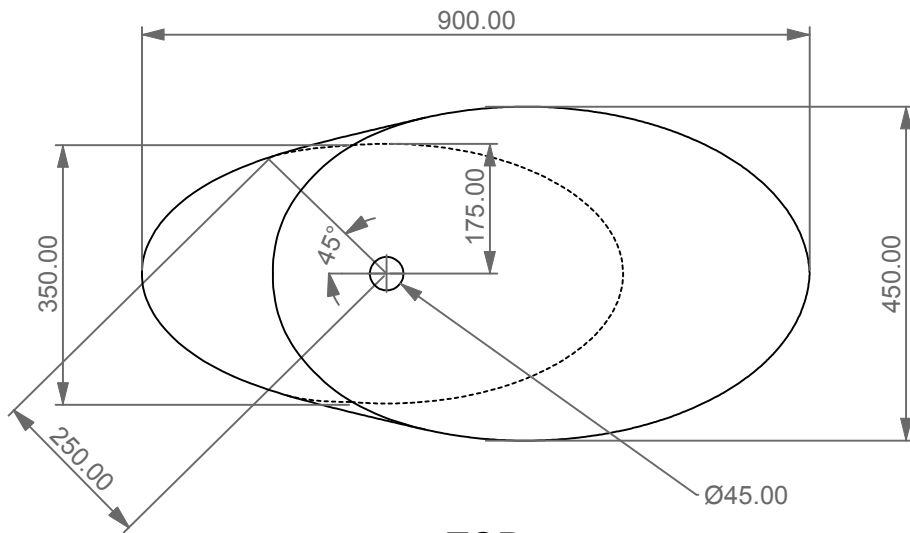

LEFT

FRONT

GSG
CERAMIC DESIGN

Lavabo Touch cm 90 senza foro
Touch Washbasin cm 90 no hole

TOP

SECTION

Designation	
Lavabo Touch cm 90 senza foro Touch Washbasin cm 90 no hole	
Scale 1:10	
cod. TOLAV90	<p>This drawing including the respectedata may neither be duplicated nor modified nor altered without the consent of GSG Ceramic Design. The use of the data/technical drawings take place at users own risk and under exclusion of any liability of GSG Ceramic Design. The dimensions are not binding; products are subject to changes. Measurement shown may be subjected to small variations or are indicative.</p>

Guida all'installazione dei lavabi d'appoggio centro-piano.

Serie: EASY - ZENITH - LIKE - TOUCH - BOX - TIME - RING - FLUT

Installation guide for free standing countertop washbasins.

Series: EASY - ZENITH - LIKE - TOUCH - BOX - TIME - RING - FLUT