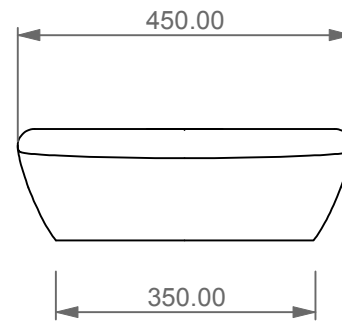

LEFT

FRONT

GSG
CERAMIC DESIGN

Lavabo Touch cm 90 senza foro
Touch Washbasin cm 90 no hole

TOP

SECTION

Designation	
Lavabo Touch cm 90 senza foro Touch Washbasin cm 90 no hole	
Scale 1:10	
cod. TOLAV90	<p>This drawing including the respectedata may neither be duplicated nor modified nor altered without the consent of GSG Ceramic Design. The use of the data/technical drawings take place at users own risk and under exclusion of any liability of GSG Ceramic Design. The dimensions are not binding; products are subject to changes. Measurement shown may be subjected to small variations or are indicative.</p>

Guida all'installazione dei lavabi d'appoggio centro-piano.

Serie: EASY - ZENITH - LIKE - TOUCH - BOX - TIME - RING - FLUT

Installation guide for free standing countertop washbasins.

Series: EASY - ZENITH - LIKE - TOUCH - BOX - TIME - RING - FLUT