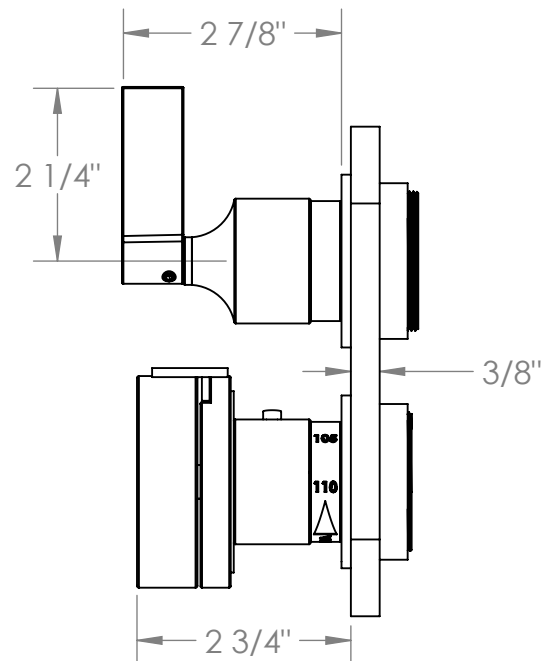

21-T25-E2

Two Hole Mini Thermostatic Shower Trim

For use with SS-TH60 or SS-TH70 concealed rough

Meets the applicable requirements of ASME A112.18.1-2005/CSA B125.1-05, entitled "Plumbing Supply Fittings"