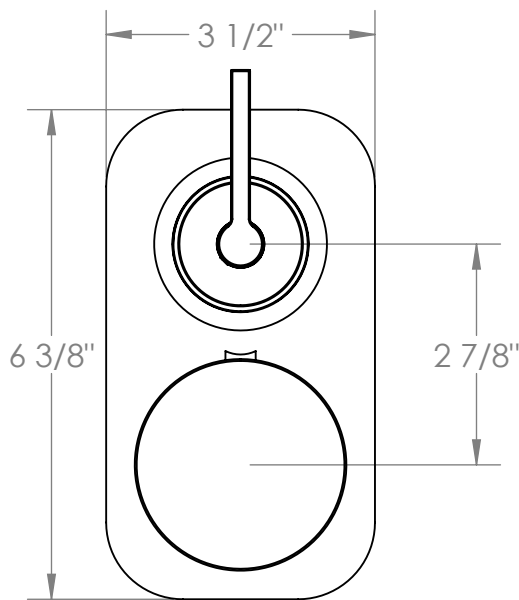

21-T25-E2

Two Hole Mini Thermostatic Shower Trim

For use with SS-TH60 or SS-TH70 concealed rough

Meets the applicable requirements of ASME A112.18.1-2005/CSA B125.1-05, entitled "Plumbing Supply Fittings"