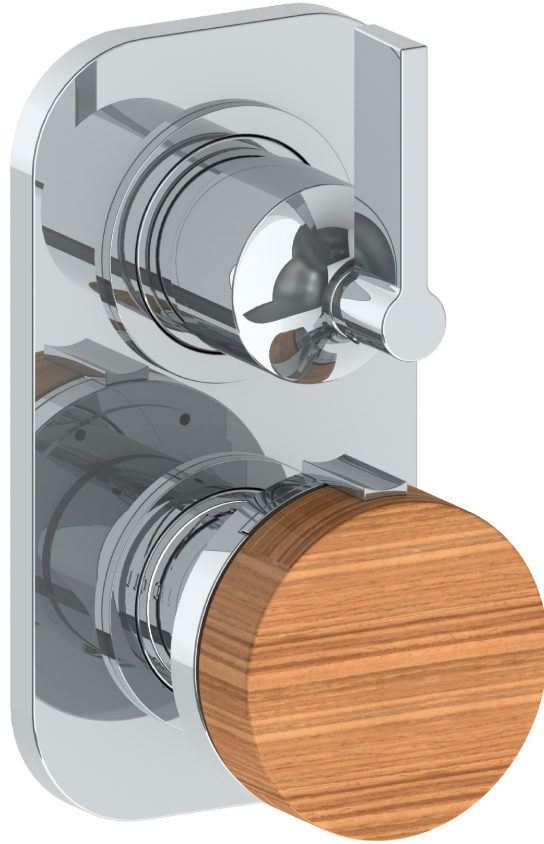

21-T25-E2

Two Hole Mini Thermostatic Shower Trim

For use with SS-TH60 or SS-TH70 concealed rough

Meets the applicable requirements of ASME A112.18.1-2005/CSA B125.1-05, entitled "Plumbing Supply Fittings"