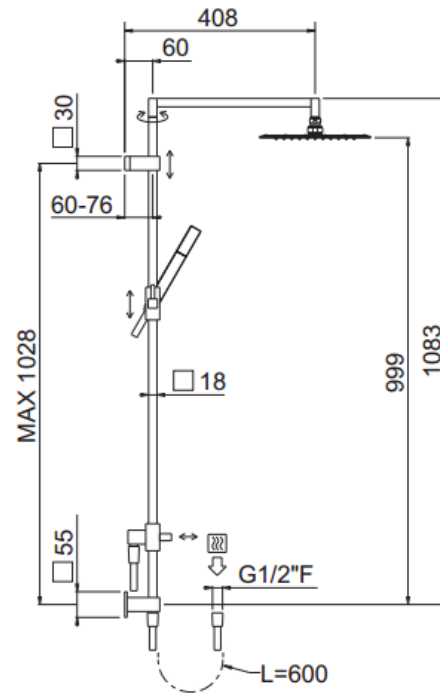

Extreme external

Extreme external, Extreme shower head
32450/ED-CR

TECHNICAL INFORMATION

Turning square shower column with adjustable mounting with articulated shower holder, external holder with smooth PVC flexible hose cm 60, adjustable upper holder and diverter. Non-liming square shower head 190x190 in brass/stainless steel. ABS non-liming one jet square shower. PVC smooth double anti-torsion flexible hose cm 150. CHROME

Flow rate:
? Doccia o soffione?

PICTURE

SPARE PARTS

FEATURES

Rain jet

Non-liming

double anti-torsion

adjustable column

TECHNICAL DRAWING

FINISHINGS