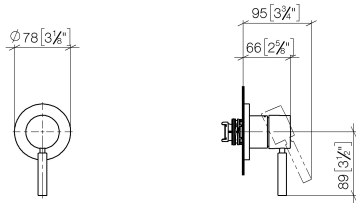

Concealed single-lever mixer with cover plate - Light Gold

TARA

36 060 660

- cover plate Ø 78 mm
- WRAS 2107016

Fits: TARA, META

	Light Gold	36 060 660-26
	Chrome	36 060 660-00
	Brushed Platinum	36 060 660-06
	Platinum	36 060 660-08
	Dark Chrome	36 060 660-19
	Brushed Light Gold	36 060 660-27
	Brushed Durabronze (23kt Gold)	36 060 660-28
	Matte Black	36 060 660-33
	Brushed Bronze	36 060 660-42
	Brushed Champagne (22kt Gold)	36 060 660-46
	Champagne (22kt Gold)	36 060 660-47
	Brushed Chrome	36 060 660-93
	Brushed Dark Platinum	36 060 660-99

Required miscellaneous

Concealed wall-mounted single-lever mixer - 35 860 970 90

- min. recess depth 80 mm
- max. recess depth 95 mm

36 060 660

mm [inches]

Codes & Standards

DIN 4109

ISO 3822