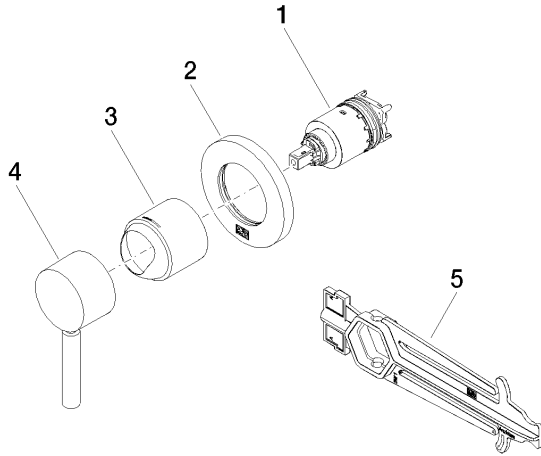

36 060 660

Product version from 6/29/2020