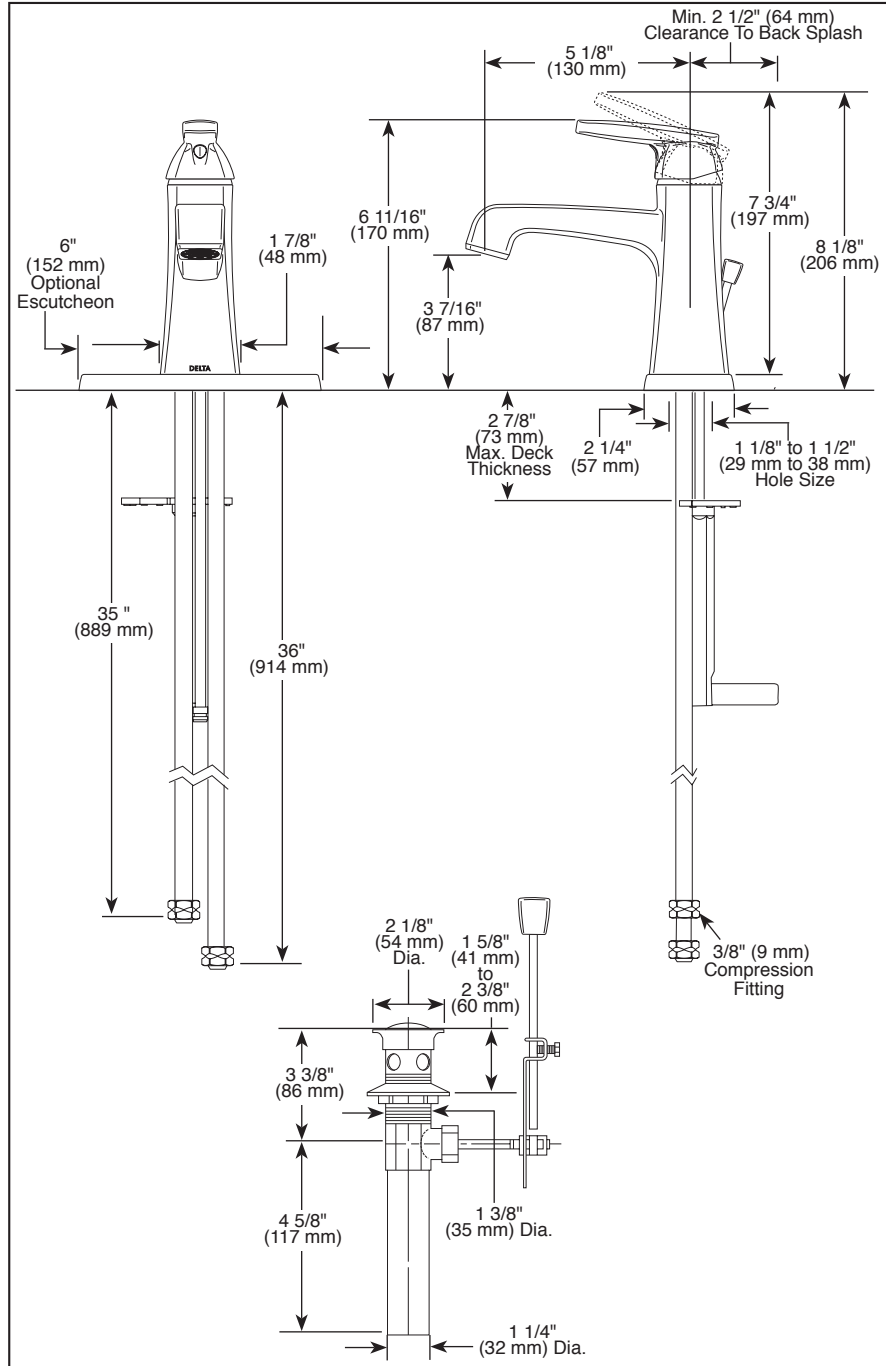

Submitted Model No.: _____

Specific Features: _____

▲ Designate Proper Finish Suffix

Delta reserves the right (1) to make changes in specifications and materials, and (2) to change or discontinue models, both without notice or obligation. Dimensions are for reference only. See current full-line price book or www.deltafaucet.com for finish options and product availability.

DSP-L-564-MPU-DST Rev. E

see what Delta can do™

BATHROOM FAUCET

- Ashlyn™ Collection
- Single Handle Deck Mount

FEATURES:

- DIAMOND Seal® Technology

STANDARD SPECIFICATIONS:

- Max. flow rate 1.2 gpm @ 60 psi, 4.5 L/min @ 414 kPa
- One or three hole mount (escutcheon optional, included)
- Diamond coated ceramic cartridge
- 3/8" O.D. straight, staggered PEX supply lines
- Red/blue indicator markings
- Models have metal drain with pop-up type fitting with plated flange and stopper