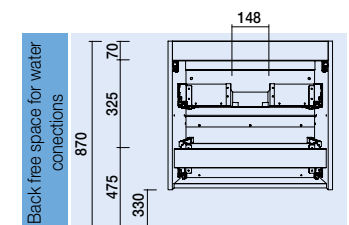

	White	Black	Chrome
	cod.	cod.	cod.
For vanity unit of 600	300 (128) 26827	26824	26821
For vanity unit of 800 / 1000	450 (320) 26828	26825	26822

**WALL-HUNG UNIT MONTERREY 2 DRAWERS**

Wall-hung unit with 2 metallic drawers full extension, Carbon-TX interior and soft-closing.  
 Drawer organizer included, with 2 removable trays.