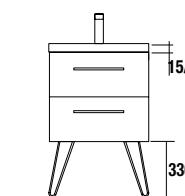

LEGS FOR INTEGRAL WASHBASINS HEIGHT 330 mm

UNIIQ 2 legs set

Set of 2 optional legs for wall hung unit, 3 finishes available, height 330 mm, to be used integral washbasin.