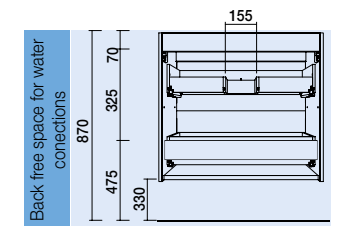

**LIVE MATT**  
**FUSSION CHROME AND MONTERREY 2 DRAWERS VANITY UNITS**  
**2 DOORS TALL UNIT**

**Vanities**

**VANITY FUSSION CHROME 2 DRAWERS**

2 drawers wall hung unit with carbon TX interiors, with concealed extraction  
 Plus runners and upper drawer organizer included. handle not included.  
 3 finishes available