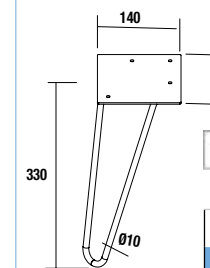

**DEVA 2 legs set**

Set of 2 optional legs for wall hung unit, 3 finishes available, height 230 mm, to be used with wash bowl basin or Veneto.

White		Black		Chrome	
cod.		cod.		cod.	
84128		84129		84130	

**DANNA 2 legs set**

Set of 2 optional wooden legs for wall hung unit, 3 finishes available, height 230 mm, to be used with wash bowl basin or Veneto.

White		Black		Wood	
cod.		cod.		cod.	
84141		84142		84143	

**LEGS FOR INTEGRAL WASHBASINS HEIGHT 330 mm**

**UNIIQ 2 legs set**

Set of 2 optional legs for wall hung unit, 3 finishes available, height 330 mm, to be used integral washbasin.

White		Black		Chrome	
cod.		cod.		cod.	
24713		24714		24715	