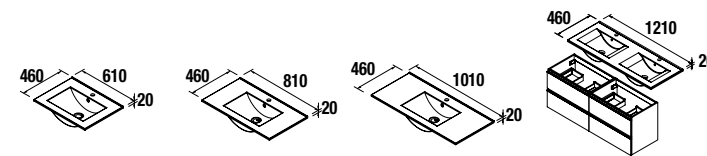

610/C		810/C		1010/C		1210 Double (600+600)	
cod.		cod.		cod.		cod.	
14711		14712		14713		15459	

Constanza (porcelain white)