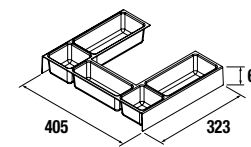

White Cotton	Macchiato	Blue Fog	Royal Green	Night Blue
	cod.	cod.	cod.	cod.	cod.
600	81699	81702	81705	81708	81711
800	81700	81703	81706	81709	81712
1000	81701	81704	81707	81710	81713