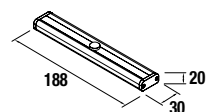

**Drawer interior organiser (Monterrey)**

Organiser cube for Carbon-TX metal drawer. 150 x 342 x 66 mm

Carbon - TX	
cod.	
23030	

**LED sensor light**

Auxiliary light with sensor and micro USB rechargeable battery 188 x 20 x 30 mm