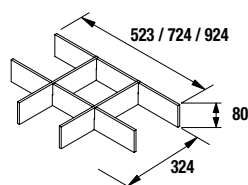

Metallic drawer full extension without pipe cutout, Carbon-TX interior

Carbon - TX	
cod.	
600	24961
800	24962
1000	24963

**Drawer interior organiser (Fussion)**

Organiser for wood drawer, Carbon-TX

Carbon - TX	
cod.	
600	22058
800	22060
1000	22062