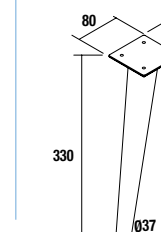

White		Black		Wood	
cod.		cod.		cod.	
84138		84139		84140