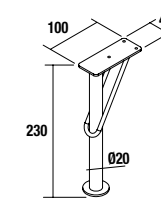

**LEGS FOR WASH BOWLS / VENETO HEIGHT 230 mm**

**UNIIQ 2 legs set**

Set of 2 optional legs for wall hung unit, 3 finishes available, height 230 mm, to be used with wash bowl basin or Veneto.

White		Black		Chrome	
cod.		cod.		cod.	
24716		24717		24718	

**KLIM 2 legs set**

Set of 2 optional aluminium legs for wall hung unit, 3 finishes available, height 230 mm, to be used with wash bowl basin or Veneto.

White		Black		Gloss anodized	
cod.		cod.		cod.	
84135		84136		84137	

**DEVA 2 legs set**

Set of 2 optional legs for wall hung unit, 3 finishes available, height 230 mm, to be used with wash bowl basin or Veneto.

White		Black		Chrome	
cod.		cod.		cod.	
84128		84129		84130	