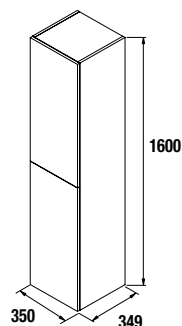

ACCESSORIES FOR VANITY UNIT

Auxiliary Alliance