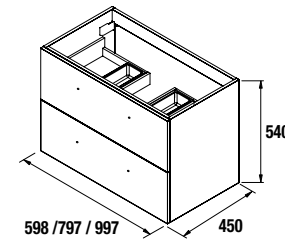

LIVE MATT
FUSSION CHROME AND MONTERREY 2 DRAWERS VANITY UNITS
2 DOORS TALL UNIT

Vanities

VANITY FUSSION CHROME 2 DRAWERS

2 drawers wall hung unit with carbon TX interiors, with concealed extraction
Plus runners and upper drawer organizer included. handle not included.
3 finishes available