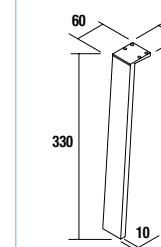

**DEVA 2 legs set**

Set of 2 optional legs for wall hung unit, 3 finishes available, height 230 mm, to be used with wash bowl basin or Veneto.

White		Black		Chrome	
cod.		cod.		cod.	
84128		84129		84130	

**DANNA 2 legs set**

Set of 2 optional wooden legs for wall hung unit, 3 finishes available, height 230 mm, to be used with wash bowl basin or Veneto.

White		Black		Wood	
cod.		cod.		cod.	
84141		84142		84143	

**LEGS FOR INTEGRAL WASHBASINS HEIGHT 330 mm**

**UNIIQ 2 legs set**

Set of 2 optional legs for wall hung unit, 3 finishes available, height 330 mm, to be used integral washbasin.

White		Black		Chrome	
cod.		cod.		cod.	
24713		24714		24715	

**KLIM 2 legs set**

Set of 2 optional aluminium legs for wall hung units, 3 finishes available, height 330 mm, to be used with integral washbasin.

White		Black		Gloss anodized	
cod.		cod.		cod.	
84131		84132		84134	