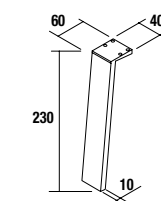

White		Black		Gloss anodized	
cod.		cod.		cod.	
84135		84136		84137	

DEVA 2 legs set

Set of 2 optional legs for wall hung unit, 3 finishes available, height 230 mm, to be used with wash bowl basin or Veneto.