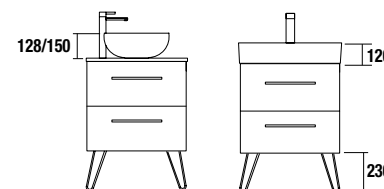

LEGS FOR WASH BOWLS / VENETO HEIGHT 230 mm

UNIIQ 2 legs set

Set of 2 optional legs for wall hung unit, 3 finishes available, height 230 mm, to be used with wash bowl basin or Veneto.