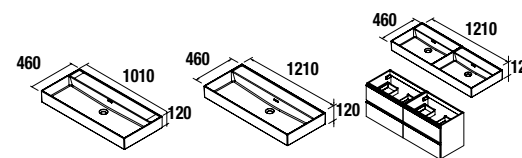

NOTE: Fittings for wall hanging are included

Veneto (White porcelain for wall tap)

1010/C		1210/C		1210 Double	
cod.		cod.		cod.	
85911		85912		85913	

NOTE: Fittings for wall hanging are included

Veneto (with internal shelf) (white porcelain)