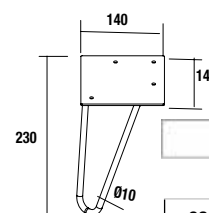

**Drawer interior organiser (Monterrey)**

Organiser cube for Carbon-TX metal drawer. 150 x 342 x 66 mm

Carbon - TX	
cod.	
23030	

**LED sensor light**

Auxiliary light with sensor and micro USB rechargeable battery 188 x 20 x 30 mm

**LEGS FOR WASH BOWLS / VENETO HEIGHT 230 mm**

**UNIIQ 2 legs set**

Set of 2 optional legs for wall hung unit, 3 finishes available, height 230 mm, to be used with wash bowl basin or Veneto.

White		Black		Chrome	
cod.		cod.		cod.	
24716		24717		24718	