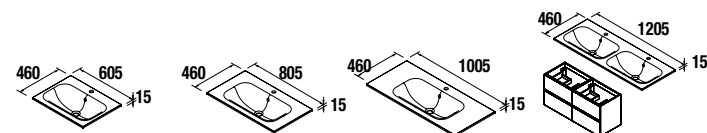

COMBINATION WITH BASINS

COMBINATION WITH BASINS AND TOPS

Siberia (Mineral solid)

605/C		805/C		1005/C		1205 Double (600+600)	
cod.		cod.		cod.		cod.	
81871		81872		81873		81874	

Iberia (porcelain white)