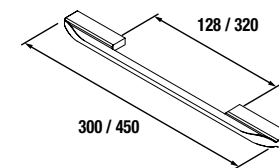

Customized handles

	White	Black	Chrome
	cod.	cod.	cod.
For vanity unit of 600	300 (128) 26827	26824	26821
For vanity unit of 800 / 1000	450 (320) 26828	26825	26822