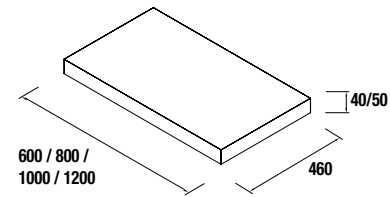

COMBINATIONS WITH TOPS

TOP THICKNESS 40 AND 50 MM

Tops with 50mm thickness finishes in carbon and 40mm finish African oak, sizes from 600 to 1200 and custom made not mechanized. Finishes in high pressure laminates (HPL) and melamine.