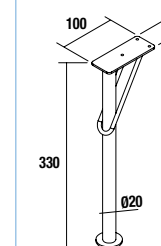

**LEGS FOR INTEGRAL WASHBASINS HEIGHT 330 mm**

**UNIIQ 2 legs set**

Set of 2 optional legs for wall hung unit, 3 finishes available, height 330 mm, to be used integral washbasin.

White		Black		Chrome	
cod.		cod.		cod.	
24713		24714		24715	

**KLIM 2 legs set**

Set of 2 optional aluminium legs for wall hung units, 3 finishes available, height 330 mm, to be used with integral washbasin.

White		Black		Gloss anodized	
cod.		cod.		cod.	
84131		84132		84134	

**DEVA 2 legs set**

Set of 2 optional legs for wall hung units, 3 finishes available, height 330 mm, to be used with integral washbasin.

White		Black		Chrome	
cod.		cod.		cod.	
84125		84126		84127	

**DANNA 2 legs set**