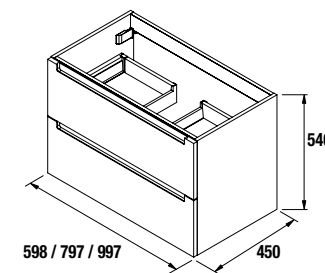

WALL-HUNG UNIT MONTERREY 2 DRAWERS

Wall-hung unit with 2 metallic drawers full extension, Carbon-TX interior and soft-closing.
Drawer organizer included, with 2 removable trays.