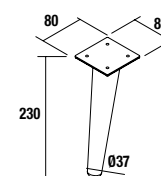

White		Black		Wood	
cod.		cod.		cod.	
84141		84142		84143