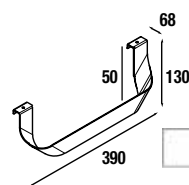

Double towel rail JAZZ

White		Black		Gloss anodized	
cod.		cod.		cod.	
23028		27043		23025