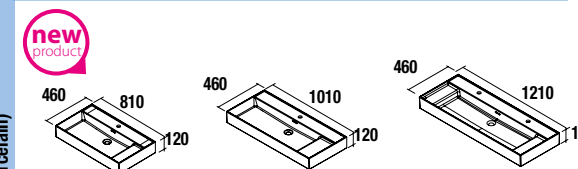

NOTE: Fittings for wall hanging are included

Veneto (White porcelain for wall tap)

1010/C		1210/C		1210 Double	
cod.		cod.		cod.	
85911		85912		85913	

NOTE: Fittings for wall hanging are included

Veneto (with internal shelf) (white porcelain)