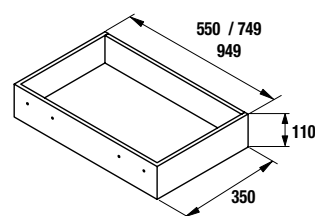

Accessories for Vanity unit

Wooden drawer without pipe cutout (Fussion)

Wooden drawer without pipe cutout, Carbon-TX

Carbon - TX	
cod.	
600	24956
800	24958
1000	24960