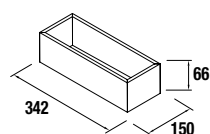

Metallic drawer full extension without pipe cutout, Carbon-TX interior

Carbon - TX	
cod.	
600	24961
800	24962
1000	24963

**Drawer interior organiser (Fussion)**

Organiser for wood drawer, Carbon-TX

Carbon - TX	
cod.	
600	22058
800	22060
1000	22062

**Drawer interior organiser (Monterrey)**

Organiser cube for Carbon-TX metal drawer. 150 x 342 x 66 mm

Carbon - TX	
cod.	
23030	

**LED sensor light**

Auxiliary light with sensor and micro USB rechargeable battery 188 x 20 x 30 mm