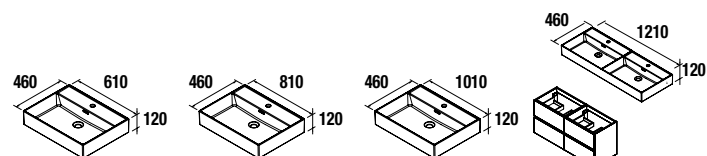

610/C		810/C		1010/C		1210 Double	
cod.		cod.		cod.		cod.	
23400		23401		23397		23398	

NOTE: Fittings for wall hanging are included

Veneto (White porcelain for wall tap)