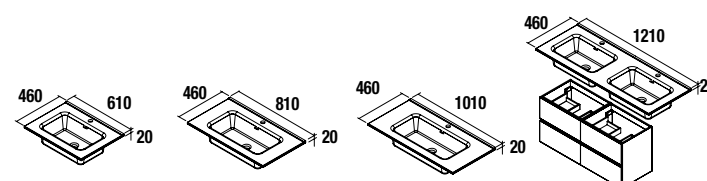

610/C		810/C		1010/C		1210 Double (600+600)	
cod.		cod.		cod.		cod.	
26783		26781		26779		26778	

Veneto (Porcelain white)