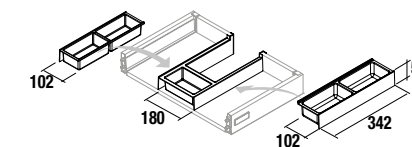

White Cotton	Macchiato	Blue Fog	Royal Green	Night Blue
	cod.	cod.	cod.	cod.	cod.
600	81714	81717	81720	81723	81726
800	81715	81718	81721	81724	81727
1000	81716	81719	81722	81725	81728