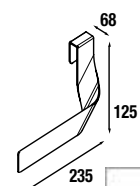

Single towel rail JAZZ

White		Black		Gloss anodized	
cod.		cod.		cod.	
23027		27042		23024