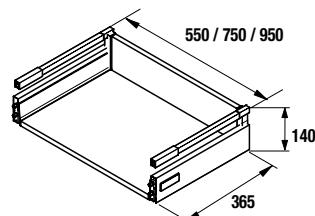

Metallic drawer without pipe cutout (Monterrey)

Metallic drawer full extension without pipe cutout, Carbon-TX interior

Carbon - TX	
cod.	
600	24961
800	24962
1000	24963