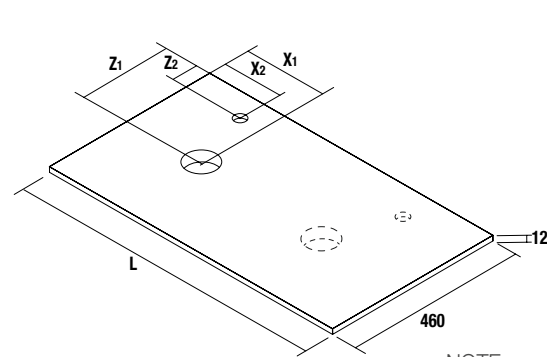

COMBINATIONS WITH TOPS

TOP THICKNESS 40 AND 50 MM

Tops with 50mm thickness finishes in carbon and 40mm finish African oak, sizes from 600 to 1200 and custom made not mechanized. Finishes in high pressure laminates (HPL) and melamine.

		Carbon / 50mm	African Oak/ 40mm
		cod.	cod.
Stock	600	22994	23016
	800	22997	23017
	1000	23000	23018
	1200	23003	23019

COUNTER TOPS WITH A THICKNESS OF 12 MM

Solid surface countertops 12mm thickness. special measures with or without machining. One or two sinks

		Matt White
		cod.
Special order	<1000	24460
	1001 - 1400	24461
	1401 - 1800	24462
	1801 - 2000	24463
	2001 - 2400	24464

Download order sheet

NOTE: more countertops available in chapter 4 customized.

NOTE: tops with special length, 15 working days.