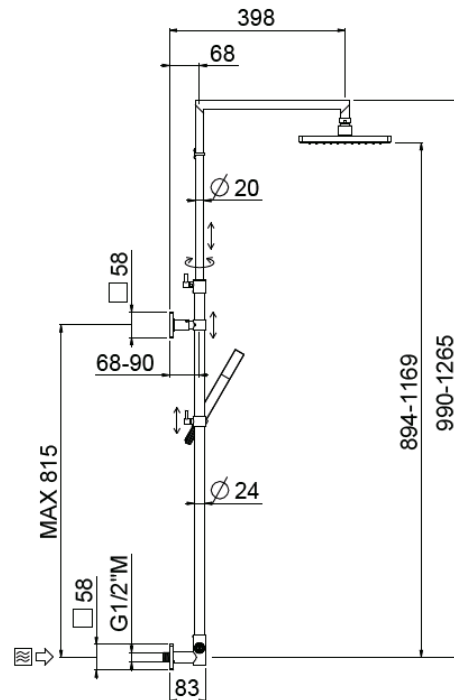

TECHNICAL DRAWING