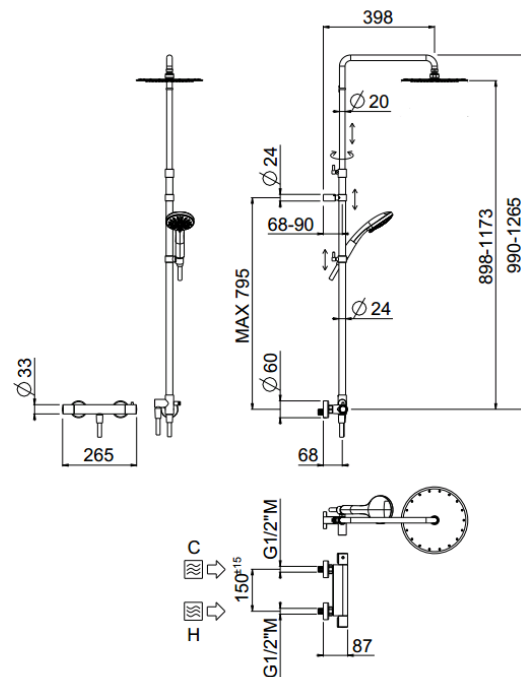

## TECHNICAL INFORMATION

Bridge telescopic shower column with integrated diverter, turning bar with adjustable mounting. One way exposed thermostatic mixer. Non-liming round ultra-thin shower head Ø220 in stainless steel. ABS non-liming 3 jets shower. Smooth double anti-torsion PVC flexible hose, cm 150. CHROME

## SPARE PARTS

ORIC031  
T°

ORIC021  
vitone  
screw down

## FEATURES

rain jet

central jet

side jet

double anti-torsion

adjustable  
telescopic shower  
column

## TECHNICAL DRAWING