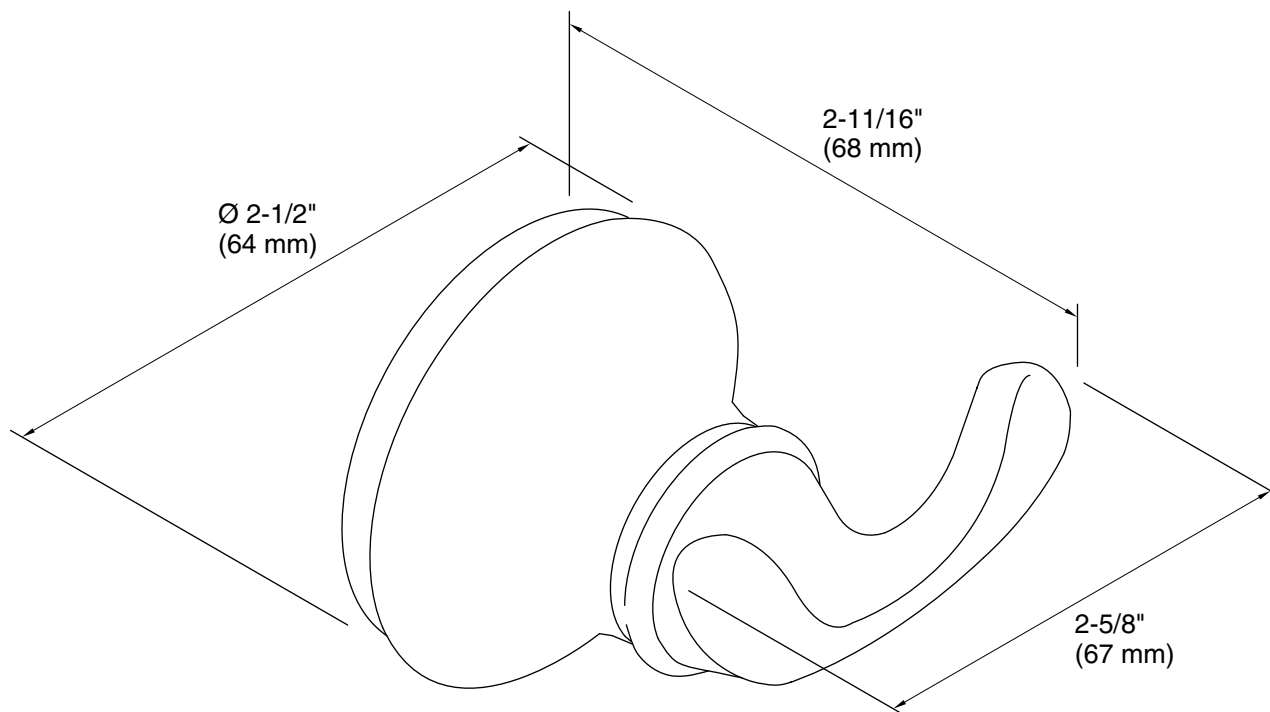

Technical Information

All product dimensions are nominal.

Material: Metal

Notes

Install this product according to the installation guide.

CAUTION: Risk of personal injury. Do not install these products in any area where they are likely to be used inadvertently as a grab bar or support bar. These products are not designed or intended for use as a grab bar or support bar.