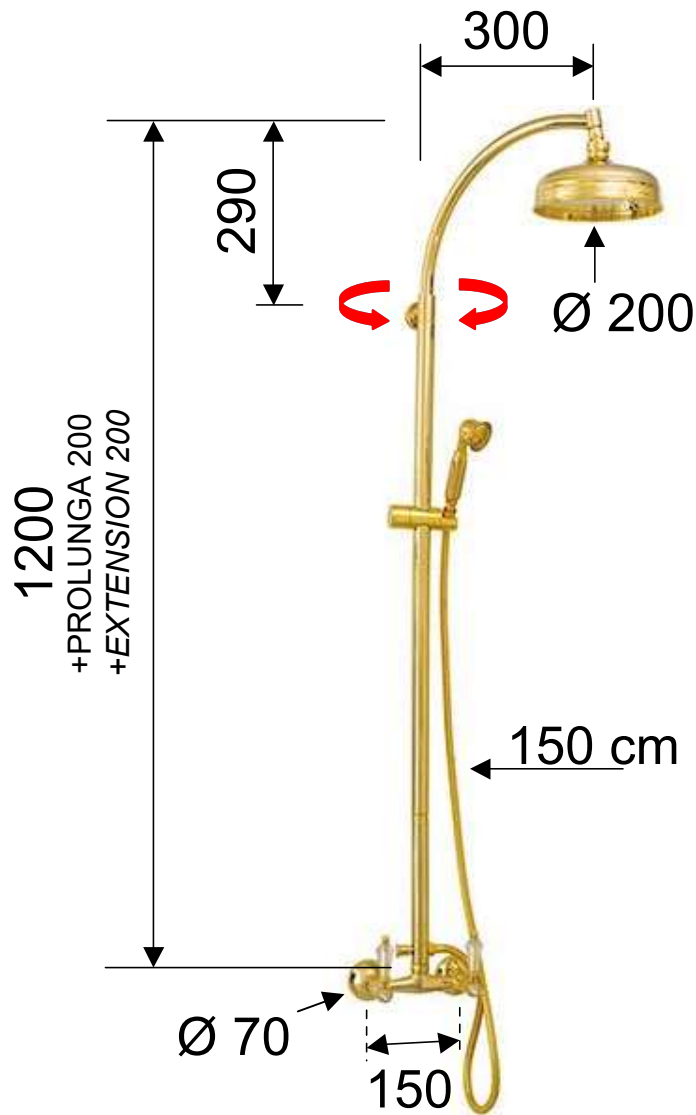

DANIEL

SCHEDA TECNICA TECHNICAL FEATURES

ART. COD.

RY443689DO

MATERIALI / MATERIALS

OTTONE DORATO / GOLD BRASS