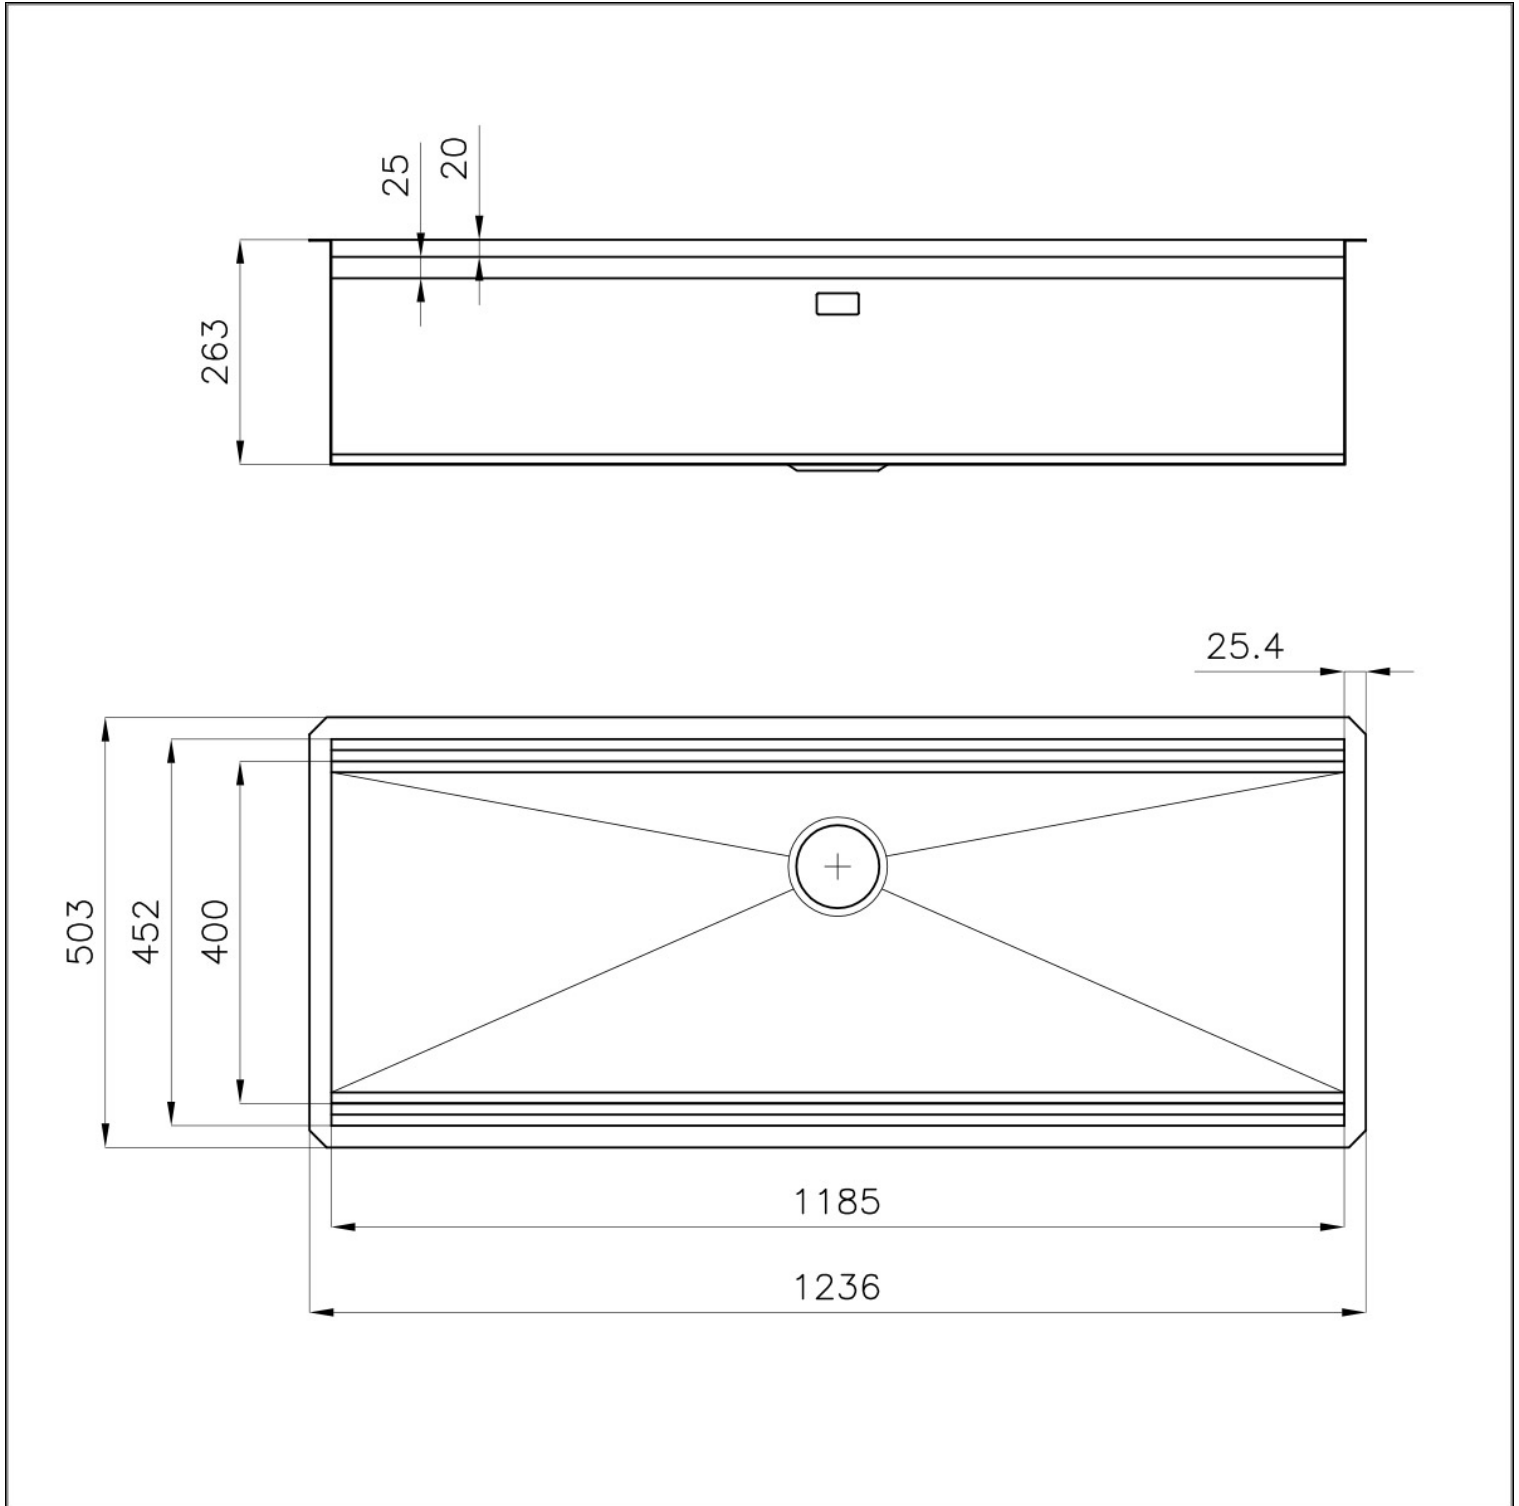

Perimetral overflow

The overflow is always a security on the Foster sinks that prevents the overflow of water in case of oversights. The perimeter drain solution improves aesthetics thanks to its square and essential shape.

TECHNICAL DATA