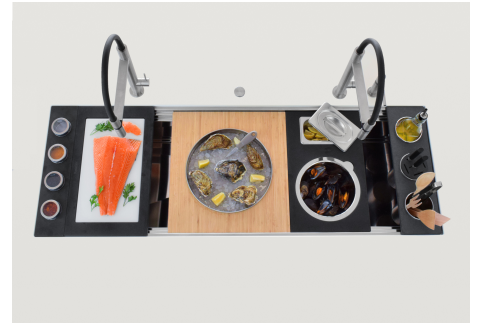

GALLERY

EQUIPMENT

Bamboo chopping board 8200 002

OPTIONAL ACCESSORIES