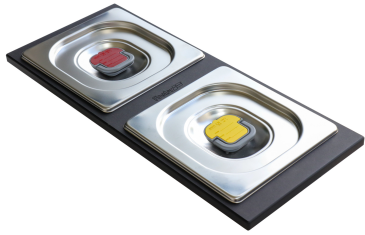

2 Bowls set 8100 623