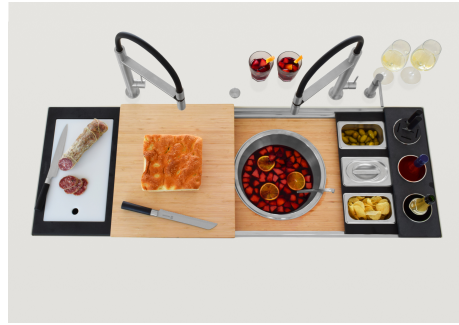

GALLERY

EQUIPMENT

Bamboo chopping board 8200 002

OPTIONAL ACCESSORIES