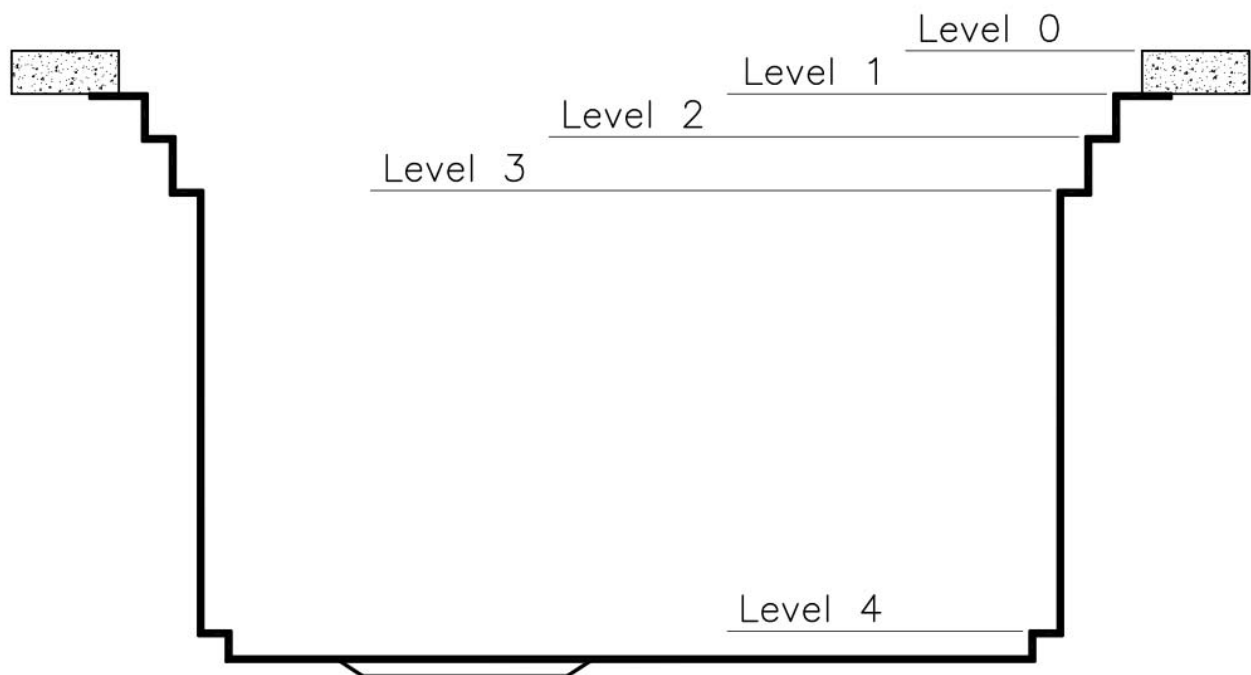

Happy Hour Optional accessories / Accessori opzionali

The "rails" system makes it possible use a combination of numerous accessories. Grids, chopping boards, utensils' ranging system, bowls and containers of different dimensions can be alternated in the workspace with a simple gesture, and can easily be stacked, in order to be on hand at all times.

Il sistema di "corsie" rende possibile l'utilizzo combinato di innumerevoli accessori. Griglie, taglieri, portautensili, vaschette e contenitori di varie dimensioni si alternano nella zona di lavoro con un semplice gesto e possono essere impilati, sempre a portata di mano.