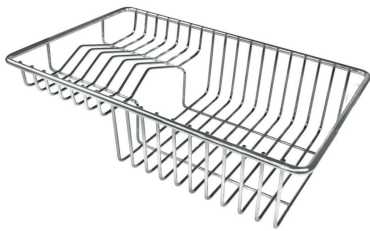

## OPTIONAL ACCESSORIES

2 Bowls set 8100 623

3 Bottles-holder set 8100 621

3 Bottles-holder set 8100 626

3 Bowls set 8100 622

3 Bowls set 8100 624

4 Spices-holder set 8100 620

4 Spices-holder set 8100 625

Glass chopping board 8631 300

Graters kit with ring-holder and food collection tray 8159 101

HDPE + Black Twin chopping board 8100 627

HPDE Twin chopping board 8644 101

Kit bowl Ø30 cm with bamboo support - 8200 601

Kit multi-bowl 8100 628

Knives-holder 8100 030

Stainless steel perforated tray  
8151 000

Stainless steel plate rack 8100 303

Steel tray 1778 000

Walnut-wood chopping board  
8642 000

White bowl 8153 100