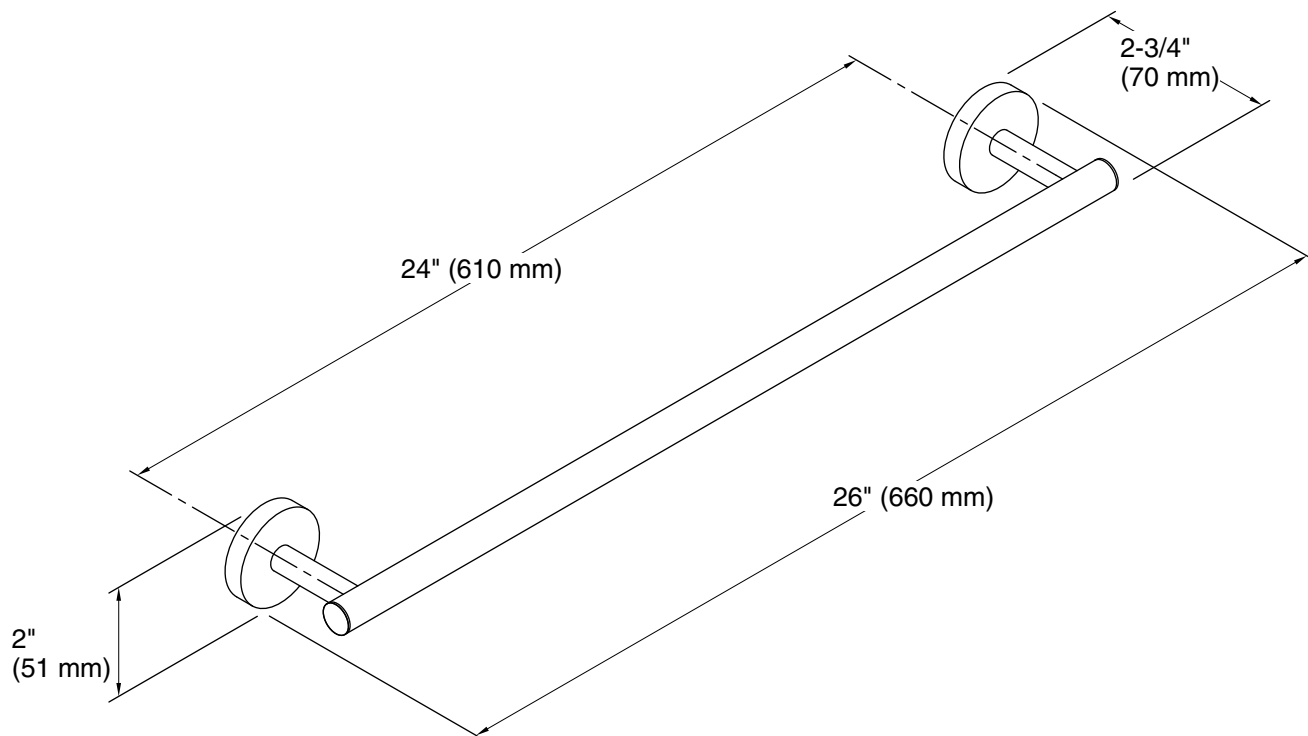

Features

- Coordinates with Elate faucets and accessories.

Material

- Premium metal construction for durability and reliability.
- KOHLER finishes resist corrosion and tarnishing.

Installation

- Installation template and tools included.

Color	Code	Description
	CP	Polished Chrome
	BN	Vibrant® Brushed Nickel

Technical Information

All product dimensions are nominal.

Material: Zinc, Brass

Notes

Install this product according to the installation instructions.