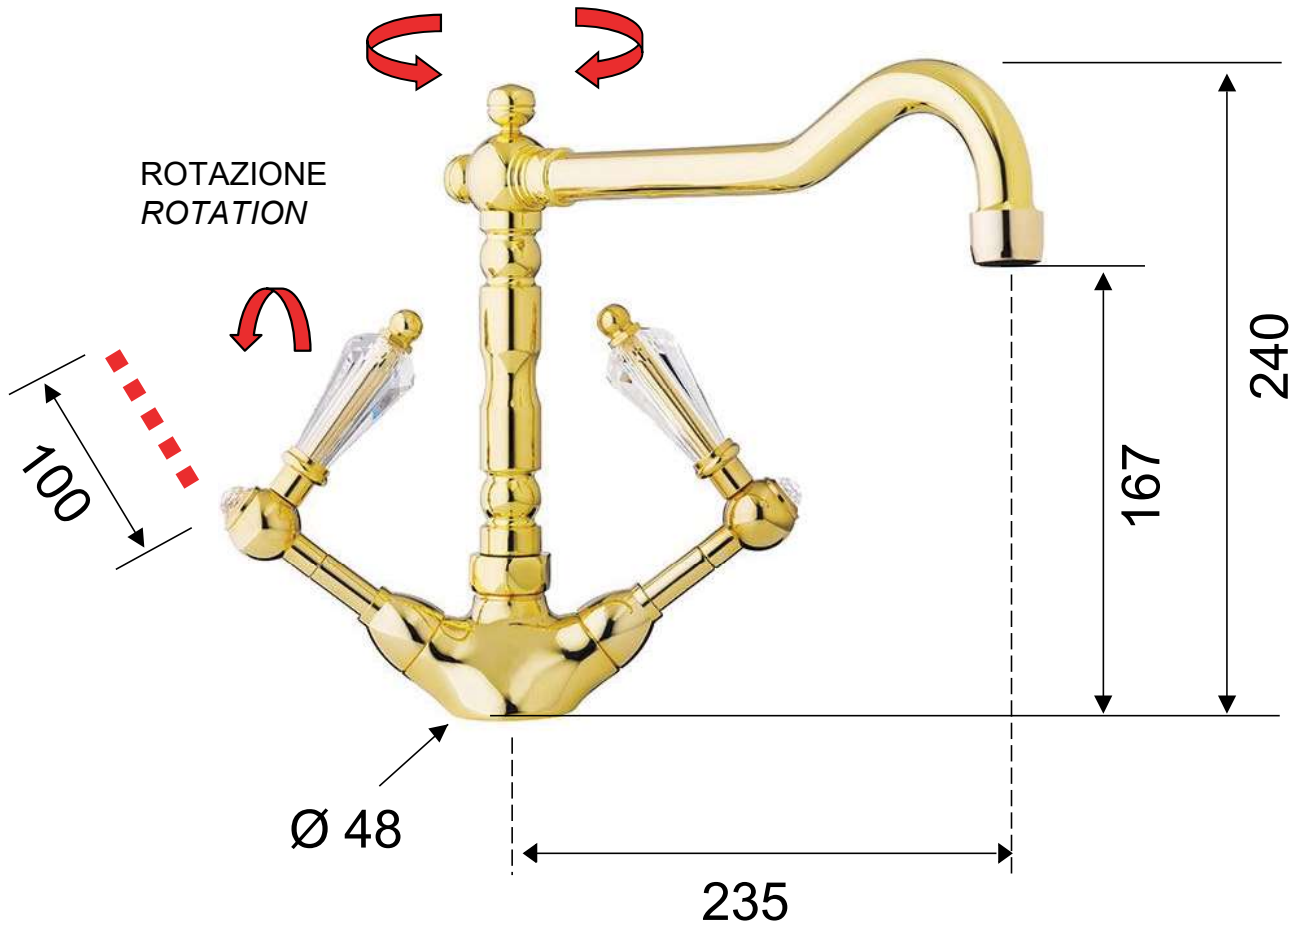

DANIEL

SCHEDA TECNICA TECHNICAL FEATURES

ART. COD.

RY7114DO

MATERIALI / MATERIALS

OTTONE DORATO / GOLD BRASS