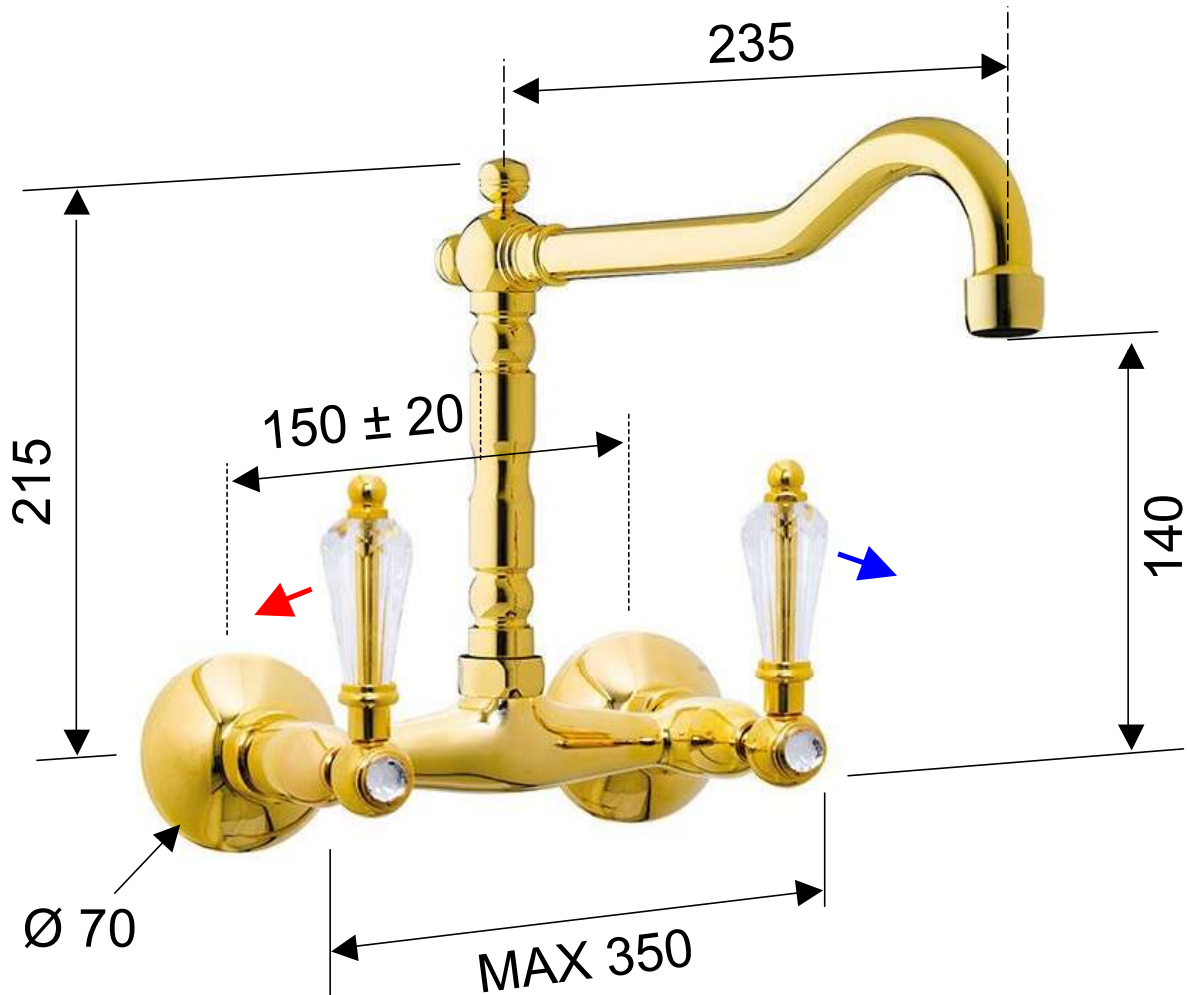

DANIEL

SCHEDA TECNICA TECHNICAL FEATURES

ART. COD.

RY7007DO

MATERIALI / MATERIALS

OTTONE DORATO / GOLD BRASS