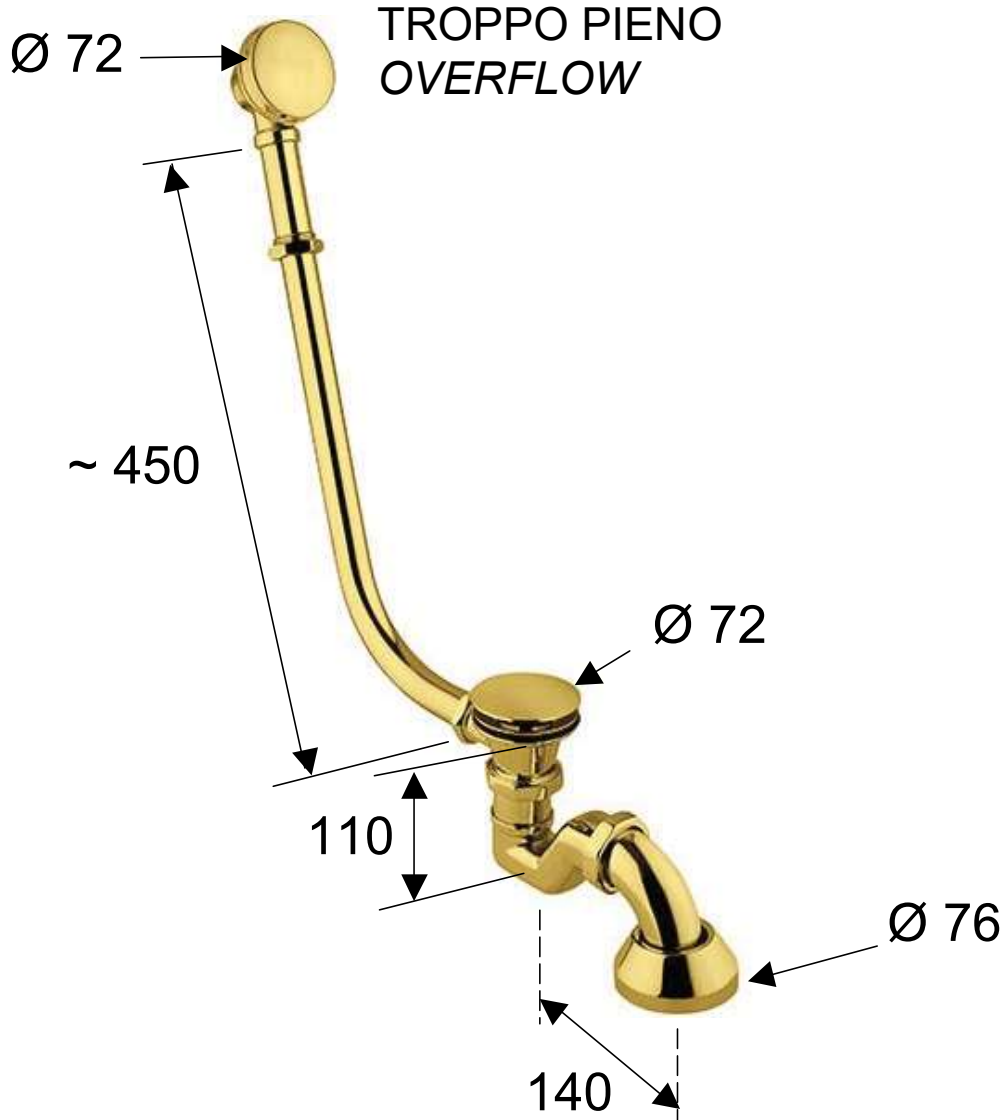

SCHEDA TECNICA TECHNICAL FEATURES

DANIEL

ART. COD.

A705LICCCDO

MATERIALI / MATERIALS

OTTONE DORATO / GOLDEN BRASS