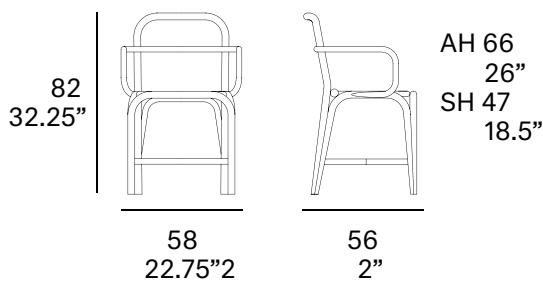

Shipment details

Qty	1 dining armchair (1 box)
Volume	0,28 m3 / 9.89 ft3
Gross weight	10 kg / 22 lb
Net weight	6 kg / 13 lb
Item dimensions (width x depth x height)	58 x 56 x 82 cm 22.75" x 22" x 32.25"