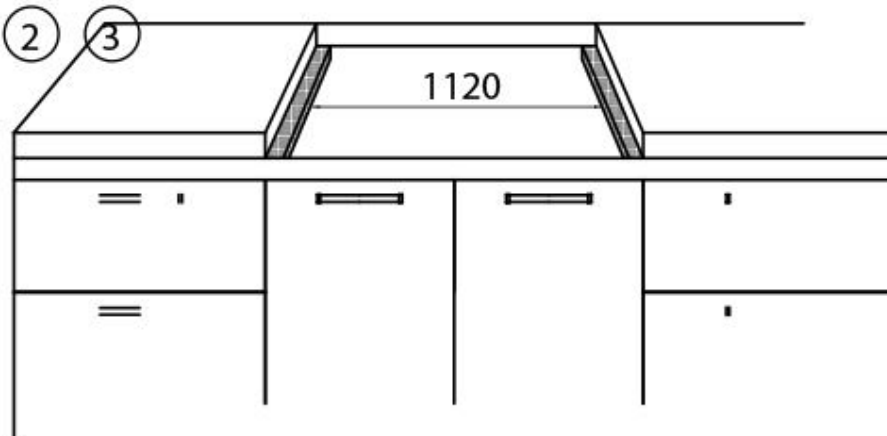

TECHNICAL DATA

Incasso

①

② ③