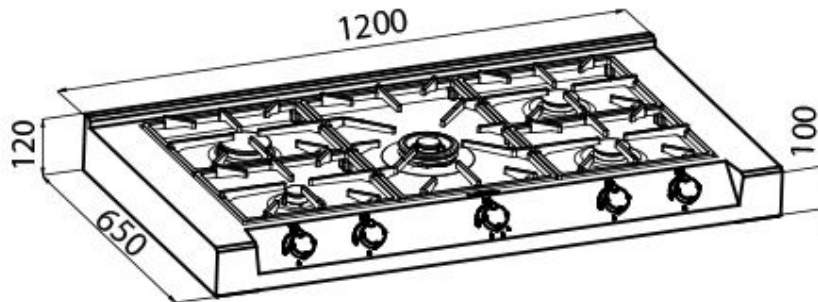

Rangetop Foster Milano 3167 000

Rangetop and Top inox

Code: 3167 000

DETAILS

Material AISI 304 stainless steel

Texture Satin

Dimensions 1200x650 mm

Heating element Five burners

Built-in hole 560x480 mm

Grids Cast iron grids and enamelled burner covers

Total power 11.700 W

Auxiliary 1.000 W

Semirapid 2x1.750 W

Rapid 3.000 W

Dual 4.200 W

Safety Safety valve with quick-acting thermocouple

Ignition Electric ignition under knob

Gas type Tested for installation with natural gas, LPG nozzle set included.

Type Gas Hob

TECHNICAL DATA

Incasso

①

② ③

GALLERY