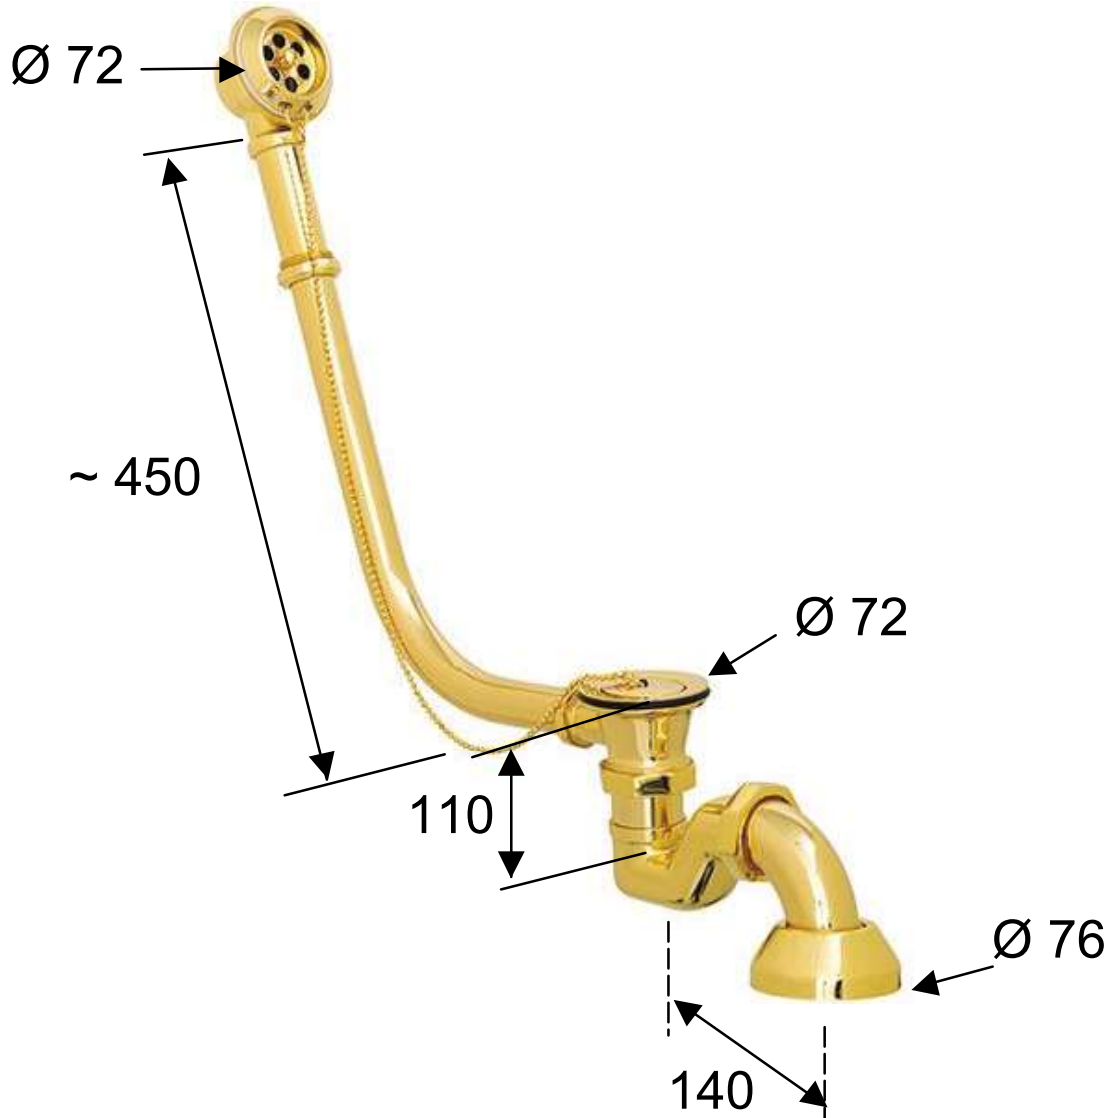

SCHEDA TECNICA TECHNICAL FEATURES

**DANIEL**

ART. COD.

**A705LITDO**

**MATERIALI / MATERIALS**

OTTONE CROMDORATO / GOLD BRASS