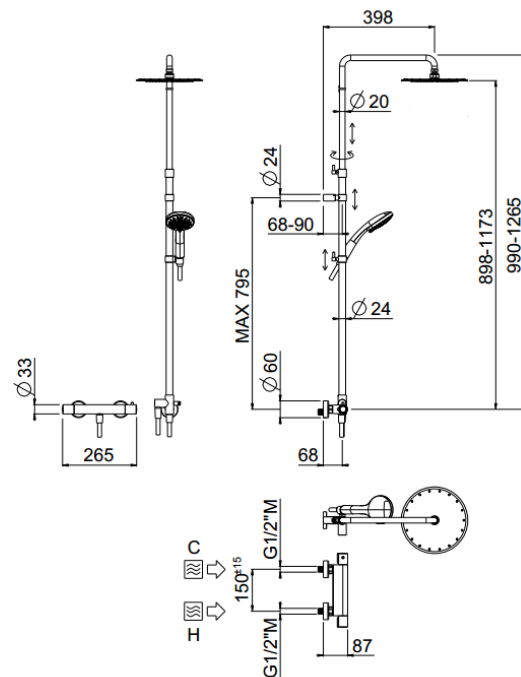

Rigoletto telescopic exposed

Rigoletto telescopic exposed, MySlim shower head
00-1834-N-CR

TECHNICAL INFORMATION

Bridge telescopic shower column with integrated diverter, turning bar with adjustable mounting. One way exposed thermostatic mixer. Non-liming round ultra-thin shower head Ø240 in stainless steel. ABS non-liming 3 jets shower. Smooth double anti-torsion PVC flexible hose, cm 150. CHROME

Flow rate:
x rubinetto

PICTURE

SPARE PARTS

ORIC031
T°

ORIC021
vitone
screw down

FEATURES

rain jet

central jet

side jet

double anti-torsion

adjustable
telescopic shower
column

TECHNICAL DRAWING

FINISHINGS