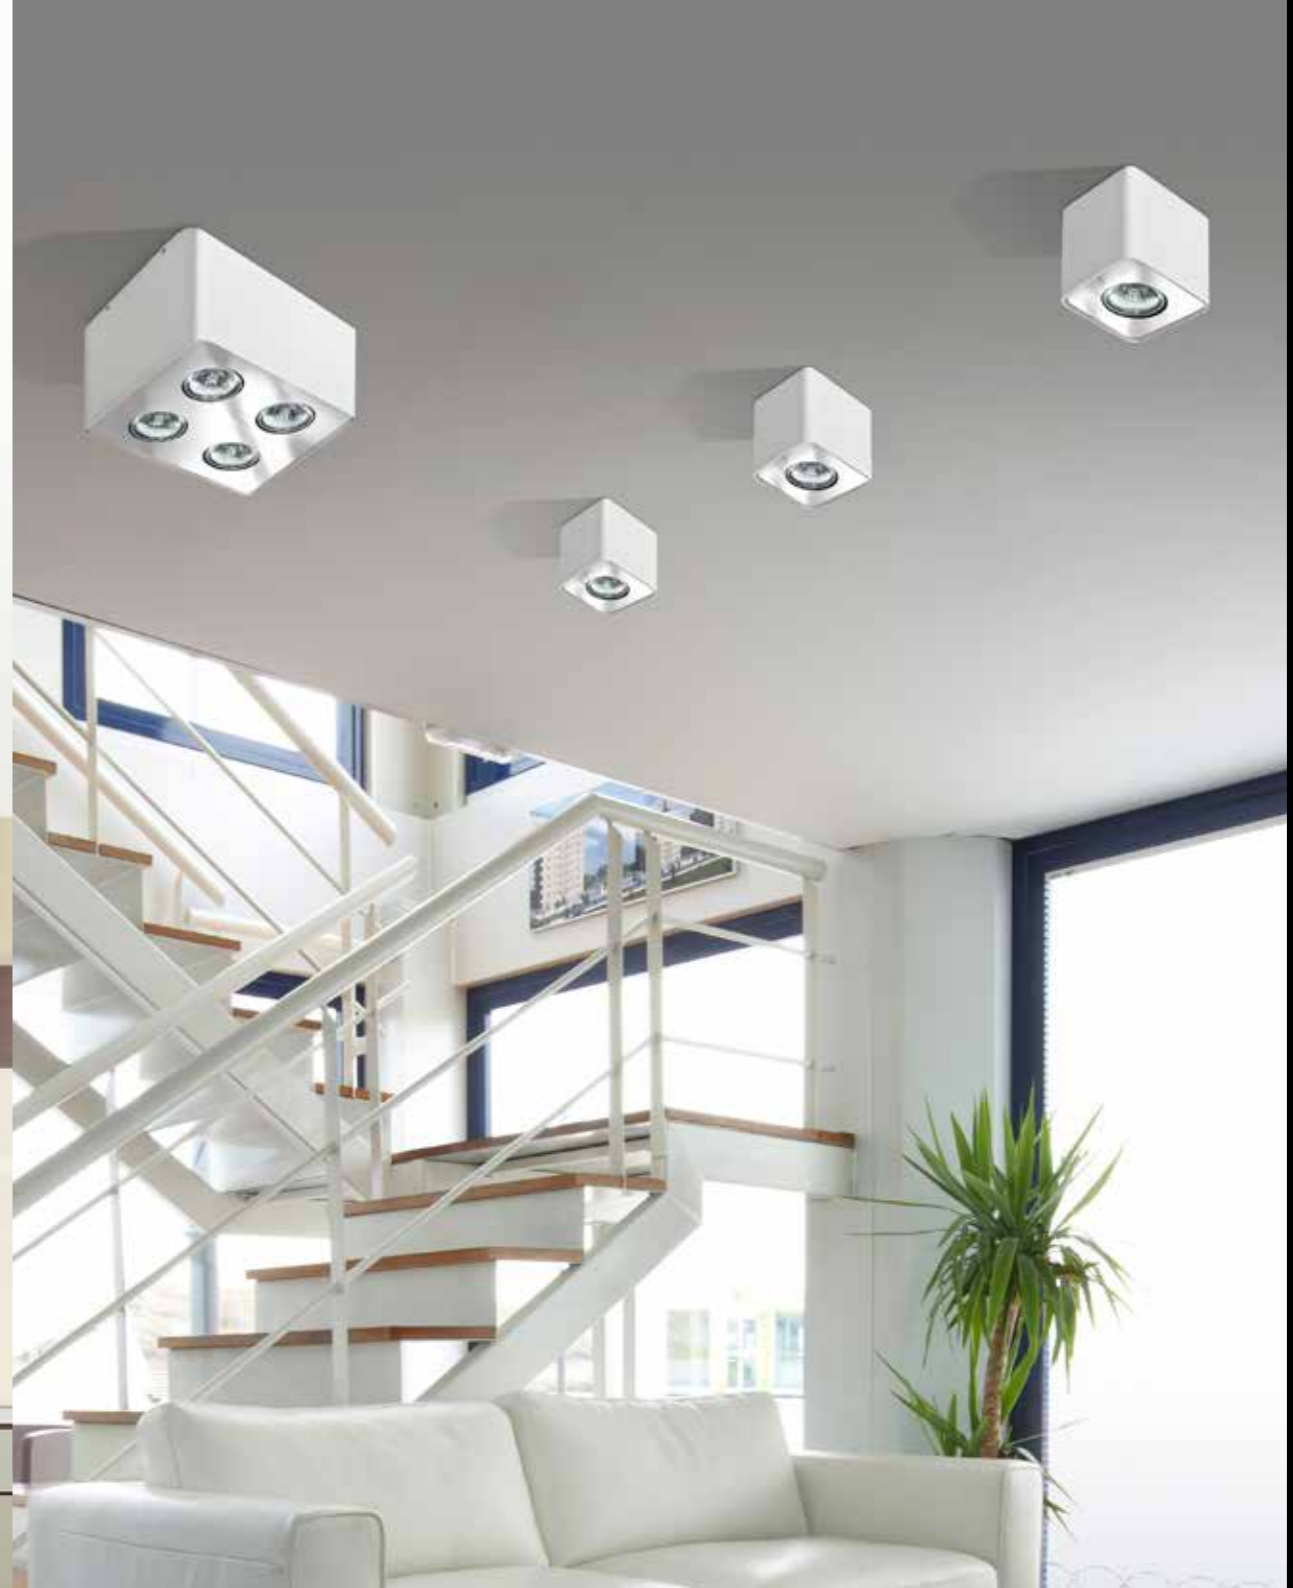

1 BLACK/CHROME

2 WHITE/CHROME

3 BLACK/ALUMINIUM

4 WHITE/ALUMINIUM

Neos 1

- 1 AZ0708 (black/chrome)
- 2 AZ0707 (white/chrome)
- 3 AZ0607 (black/aluminum)
- 4 AZ0606 (white/aluminum)

1x GU10 MAX 50W
bulb not included