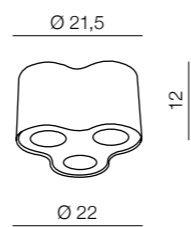

Neos 3

- 1 AZ0742 (black/chrome)
- 2 AZ0741 (white/chrome)

3x GU10 MAX 50W
bulb not included