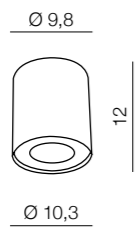

1 BLACK/CHROME

2 WHITE/CHROME

3 BLACK/ALUMINIUM

4 WHITE/ALUMINIUM

Neos 1

- 1 AZ0708 (black/chrome)
- 2 AZ0707 (white/chrome)
- 3 AZ0607 (black/aluminum)
- 4 AZ0606 (white/aluminum)

1x GU10 MAX 50W
bulb not included