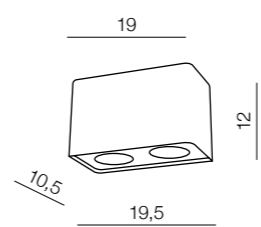

3x GU10 MAX 50W
bulb not included

Nino 1

- 1 AZ0736 (black/chrome)
- 2 AZ0735 (white/chrome)
- 3 AZ0598 (white/aluminum)
- 4 AZ1383 (black/aluminum)

1x GU10 MAX 50W
bulb not included

Nino 2

- 1 AZ0737 (white/chrome)
- 2 AZ1386 (white/aluminum)
- 3 AZ1385 (black/aluminum)
- 4 AZ0738 (black/chrome)