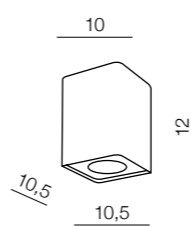

3x GU10 MAX 50W
bulb not included

Nino 1

- 1 AZ0736 (black/chrome)
- 2 AZ0735 (white/chrome)
- 3 AZ0598 (white/aluminum)
- 4 AZ1383 (black/aluminum)

1x GU10 MAX 50W
bulb not included

Nino 2

- 1 AZ0737 (white/chrome)
- 2 AZ1386 (white/aluminum)
- 3 AZ1385 (black/aluminum)
- 4 AZ0738 (black/chrome)