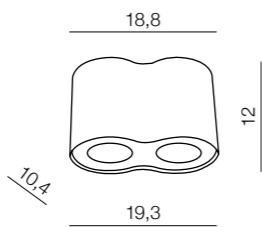

1 BLACK/CHROME

2 WHITE/CHROME

3 BLACK/ALUMINIUM

4 WHITE/ALUMINIUM

Neos 1

- 1 AZ0708 (black/chrome)
- 2 AZ0707 (white/chrome)
- 3 AZ0607 (black/aluminum)
- 4 AZ0606 (white/aluminum)

1x GU10 MAX 50W
bulb not included