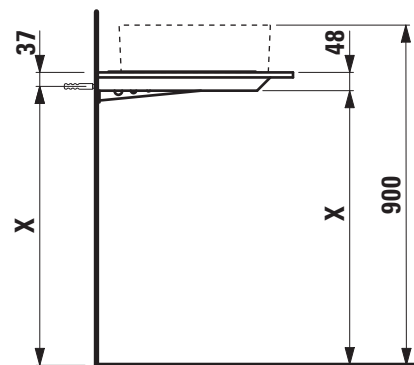

TECHNICAL DRAWINGS / S 1 : 20

B / mm	Ceramic
288	Kartell by Laufen s1233.2 (with tap bank left)
360	Palomba s1680.1
435	Kartell by Laufen s1833.8
482	Val s1228.2 (semi-wet-area left)
493	Val s1628.8
495	Palomba s1680.2
510	Kartell by Laufen s1833.4
535	Palomba s1680.3 Val s1228.1

B / mm	Ceramic
585	Kartell by Laufen s1233.1, s1833.1, s1633.2, s1633.3 Living SaphirKeramik s1143.3, s1143.4, s1143.5 Living City s1143.0, s1143.1, s1143.2, s1743.2, s1743.4, s1743.7, s1843.8 Ino s1230.0, s1230.2, s1630.0, s1630.2, s1730.1 Ino s1730.2 (only wall mounted tap) Val s1328.1, s1628.0, s1628.2, s1628.3, s1628.4, s1628.5 Val s1728.1 (only wall mounted tap) Laufen Pro S s1295.2, s1295.3, s1695.2 Laufen Pro s1296.2, s1296.4
660	Kartell by Laufen s1833.5
688	Val s1228.2 (semi-wet-area right)
734	Kartell by Laufen s1833.9
882	Kartell by Laufen s1233.2 (with tap bank right)

X = The exact height must be set during installation.