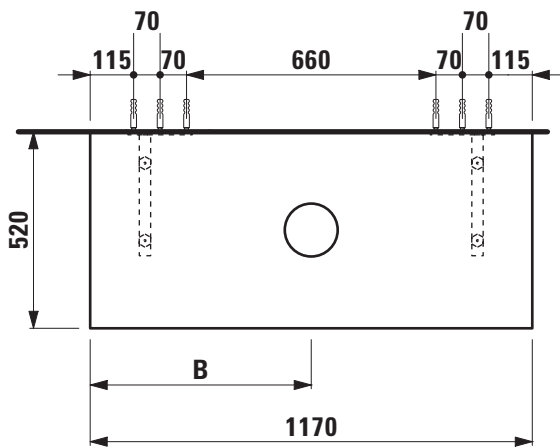

TECHNICAL DRAWINGS / S 1 : 20

B / mm	Ceramic
288	Kartell by Laufen s1233.2 (with tap bank left)
360	Palomba s1680.1
435	Kartell by Laufen s1833.8
482	Val s1228.2 (semi-wet-area left)
493	Val s1628.8
495	Palomba s1680.2
510	Kartell by Laufen s1833.4
535	Palomba s1680.3 Val s1228.1

B / mm	Ceramic
585	Kartell by Laufen s1233.1, s1833.1, s1633.2, s1633.3 Living SaphirKeramik s1143.3, s1143.4, s1143.5 Living City s1143.0, s1143.1, s1143.2, s1743.2, s1743.4, s1743.7, s1843.8 Ino s1230.0, s1230.2, s1630.0, s1630.2, s1730.1 Ino s1730.2 (only wall mounted tap) Val s1328.1, s1628.0, s1628.2, s1628.3, s1628.4, s1628.5 Val s1728.1 (only wall mounted tap) Laufen Pro S s1295.2, s1295.3, s1695.2 Laufen Pro s1296.2, s1296.4
660	Kartell by Laufen s1833.5
688	Val s1228.2 (semi-wet-area right)
734	Kartell by Laufen s1833.9
882	Kartell by Laufen s1233.2 (with tap bank right)

X = The exact height must be set during installation.