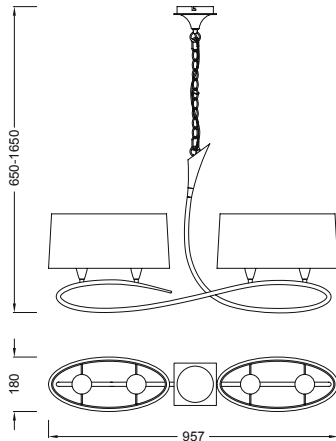

3700 [Níquel Satinado/Satin Niquel] - Colgante/Pendant Lamp

3680 [Gris Ceniza/Ash Grey] - Colgante/Pendant Lamp