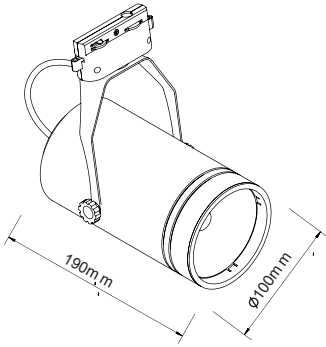

LED TRACKLIGHT

Product&Family Code: 018 017 0030

BERN

Technical Drawing

Photometric Diagram

Technical Data	
Voltage (V)	180-240V
Product Wattage (W)	30
Equivalence with incandescent lamp(W)	240
Colour Render Index (Ra)	>Ra80
Colour Temperature (K)	4200K
Materials	Cast-Aluminium
Protection Class	II
Dimmable	No
EEI	A to A++
Warm-up time up to 60 %of the full light output	Instant Full Light
Luminous Flux (lm)	2000
Luminous Efficacy (lm/W)	67
Rated Life (hrs) ⌚	30.000
IP Rating	20
Power Factor	>0.5
Beam Angle	21°
Starting Time	<0.2s
Number of ON-OFF cycling	x20000