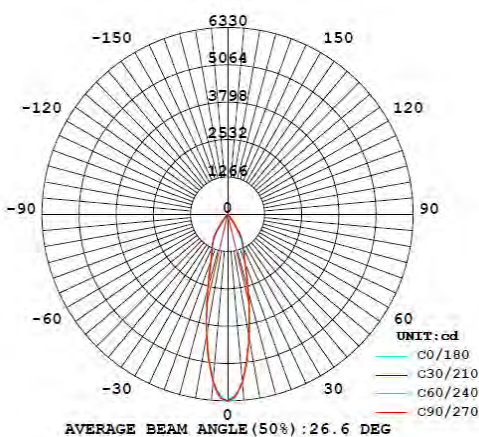

LED TRACKLIGHT

Product&Family Code: 018 017 0030

BERN

Technical Drawing

Photometric Diagram

Technical Data	
Voltage (V)	180-240V
Product Wattage (W)	30
Equivalence with incandescent lamp(W)	240
Colour Render Index (Ra)	>Ra80
Colour Temperature (K)	4200K
Materials	Cast-Aluminium
Protection Class	II
Dimmable	No
EEI	A to A++
Warm-up time up to 60 %of the full light output	Instant Full Light
Luminous Flux (lm)	2000
Luminous Efficacy (lm/W)	67
Rated Life (hrs) ⌚	30.000
IP Rating	20
Power Factor	>0.5
Beam Angle	21°
Starting Time	<0.2s
Number of ON-OFF cycling	x20000