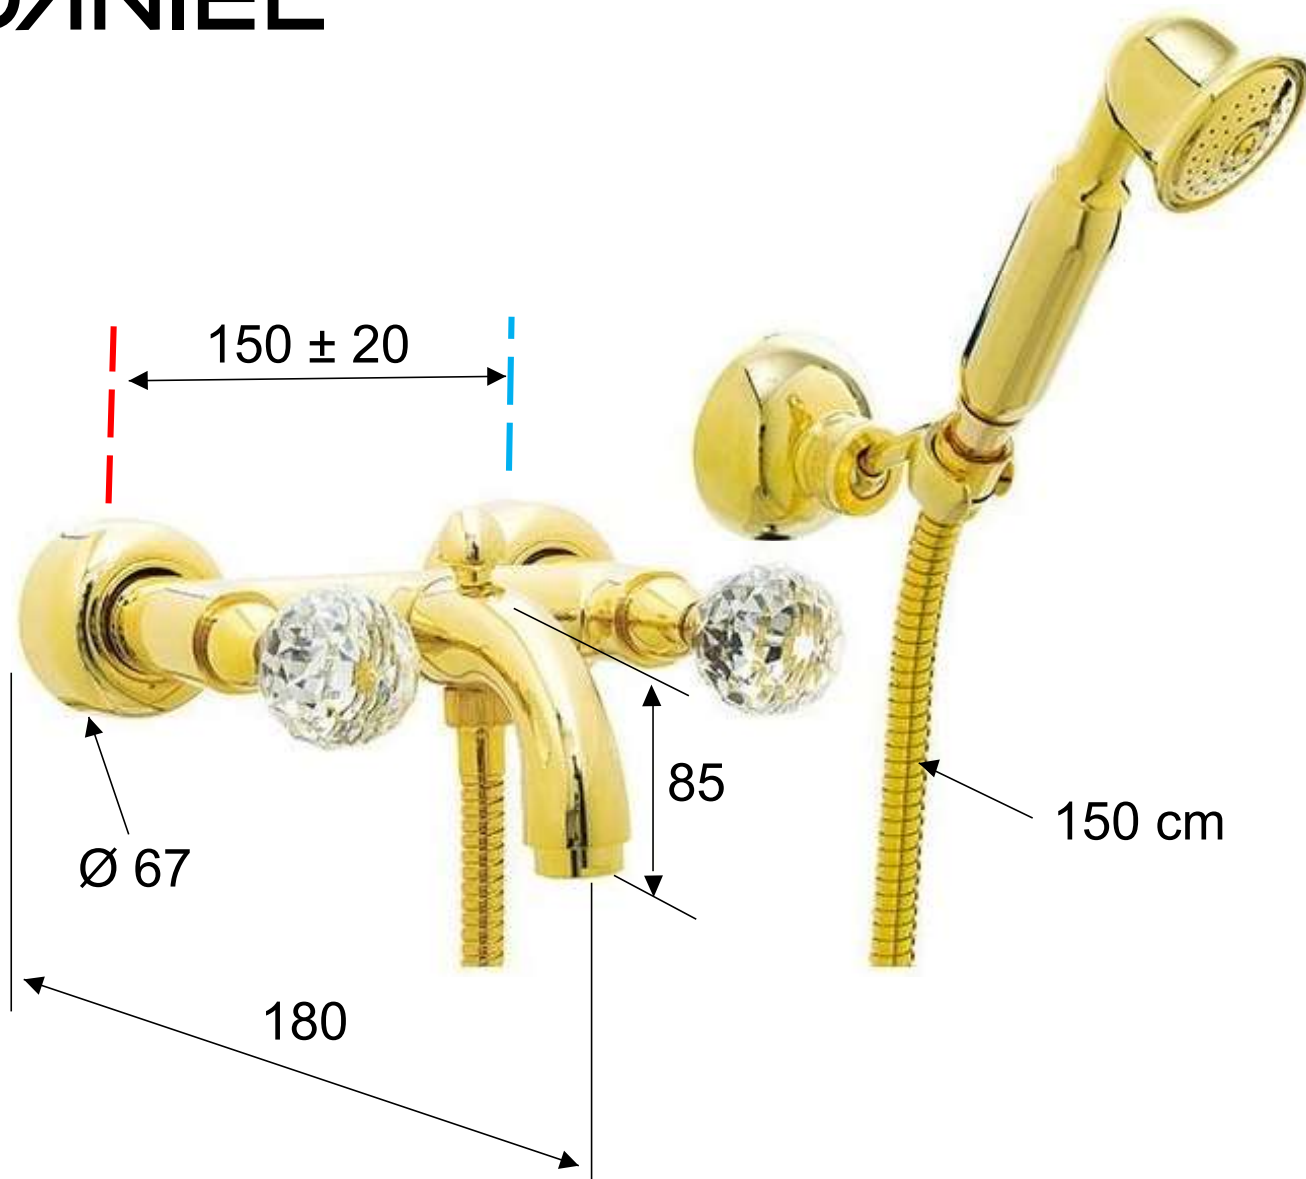

DANIEL

SCHEDA TECNICA TECHNICAL FEATURES

ART. COD.

CY4302DO

MATERIALI / MATERIALS

OTTONE ORO LUCIDO / SHINY GOLD BRASS