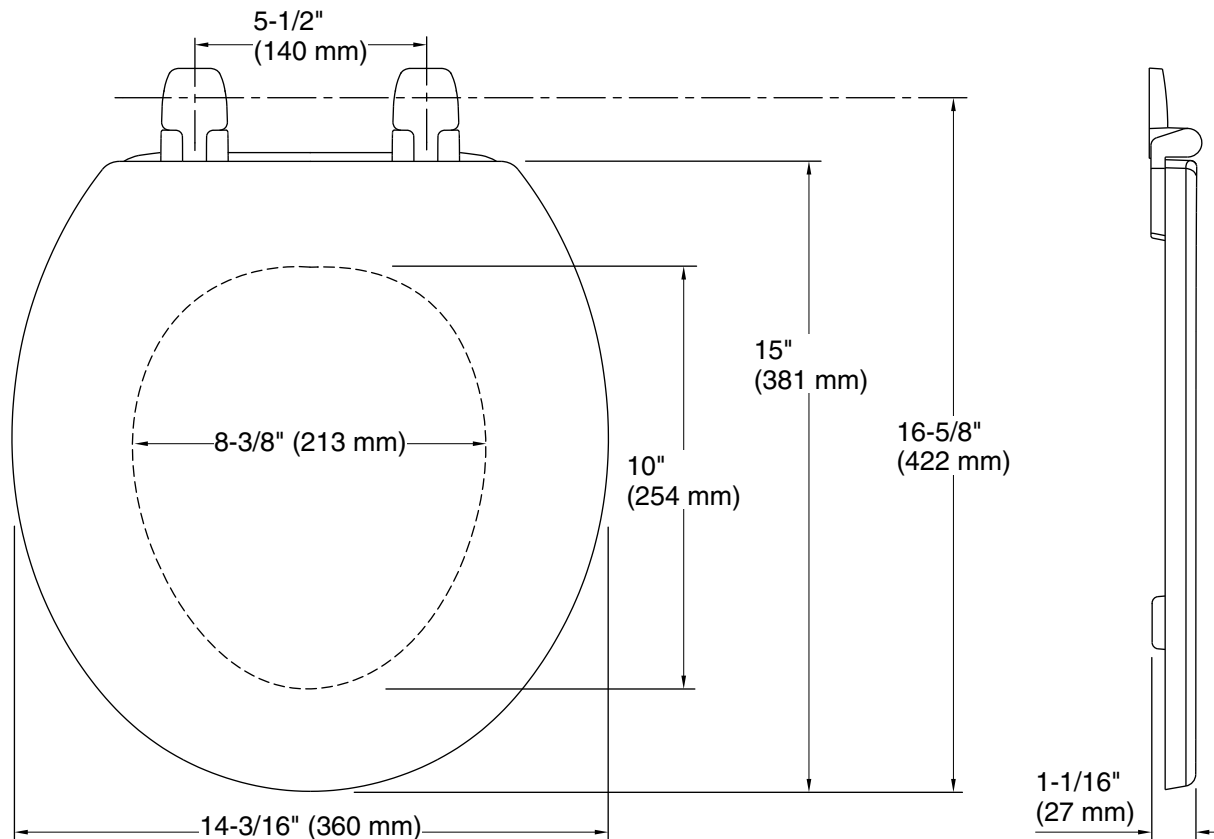

Technical Information

All product dimensions are nominal.

Seat shape type: Round-front

Seat front type: Closed-front

Seat-mounting holes: 5-1/2" (140 mm)

Notes

Install this product according to the installation guide.