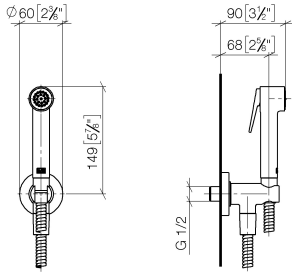

27 701 970

Fits: IMO, LULU, MADISON, MEM, TARA, CL.1, LISSÉ, VAIA, META, CYO

- wall bracket with integrated safety shut off valve
- max. standing pressure: 5bar
- hand shower with back flow preventer
- 1/2" shower outlet
- rosette Ø 60 mm
- metal shower hose 1250mm with integrated anti-twist protection

Recommended miscellaneous

Concealed wall elbow - 35 085 970 90

- max. recess depth 163 mm
- min. recess depth 90 mm

27 701 970

mm [inches]

Flow rate chart

Codes & Standards

DIN 4109