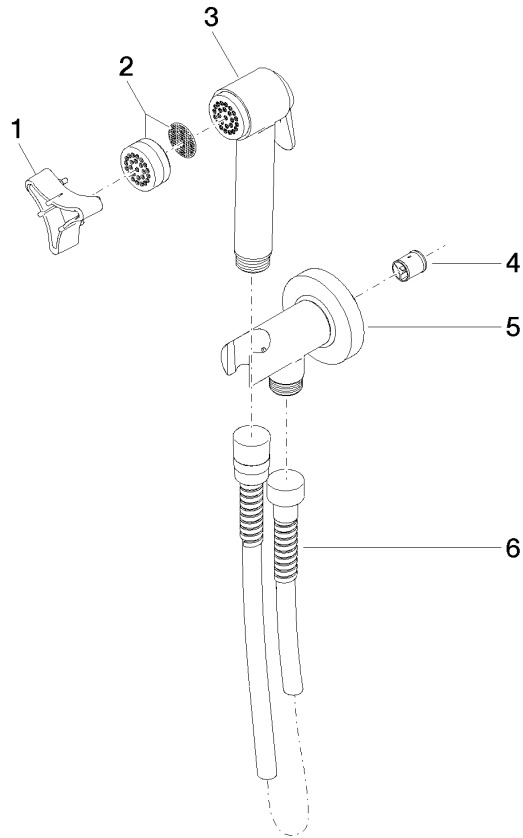

27 701 970

Fits: IMO, LULU, MADISON, MEM, TARA, CL.1, LISSÉ, VAIA, META, CYO

- wall bracket with integrated safety shut off valve
- max. standing pressure: 5bar
- hand shower with back flow preventer
- 1/2" shower outlet
- rosette Ø 60 mm
- metal shower hose 1250mm with integrated anti-twist protection

The bidet shower must be operated with an upstream main fitting.

	Brushed Platinum	27 701 970-06
	Chrome	27 701 970-00
	Platinum	27 701 970-08
	Durabronze (23kt Gold)	27 701 970-09
	Dark Chrome	27 701 970-19
	Light Gold	27 701 970-26
	Brushed Light Gold	27 701 970-27
	Brushed Durabronze (23kt Gold)	27 701 970-28
	Brushed Bronze	27 701 970-42
	Brushed Champagne (22kt Gold)	27 701 970-46
	Champagne (22kt Gold)	27 701 970-47
	Brushed Chrome	27 701 970-93
	Brushed Dark Platinum	27 701 970-99

Recommended miscellaneous

Concealed wall elbow - 35 085 970 90

- max. recess depth 163 mm
- min. recess depth 90 mm

27 701 970

mm [inches]

Flow rate chart

Codes & Standards

DIN 4109

Product version from 10/1/2023

Bidet spray - Brushed Platinum

IMO

27 701 970

Spare parts list

Product version from 10/1/2023

No.	Item Number	Name	Quantity used	Delivery time
	09 30 09 029 90	key	6	2