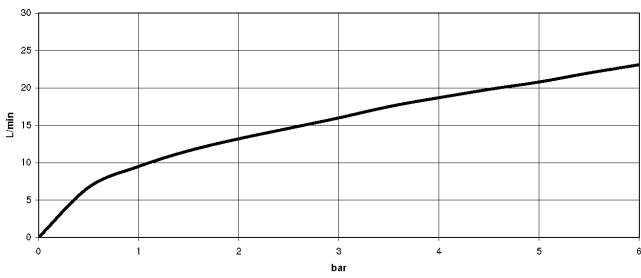

Recommended miscellaneous

Concealed wall elbow - 35 085 970 90

- max. recess depth 163 mm
- min. recess depth 90 mm

27 701 970

mm [inches]

Flow rate chart

Codes & Standards

DIN 4109