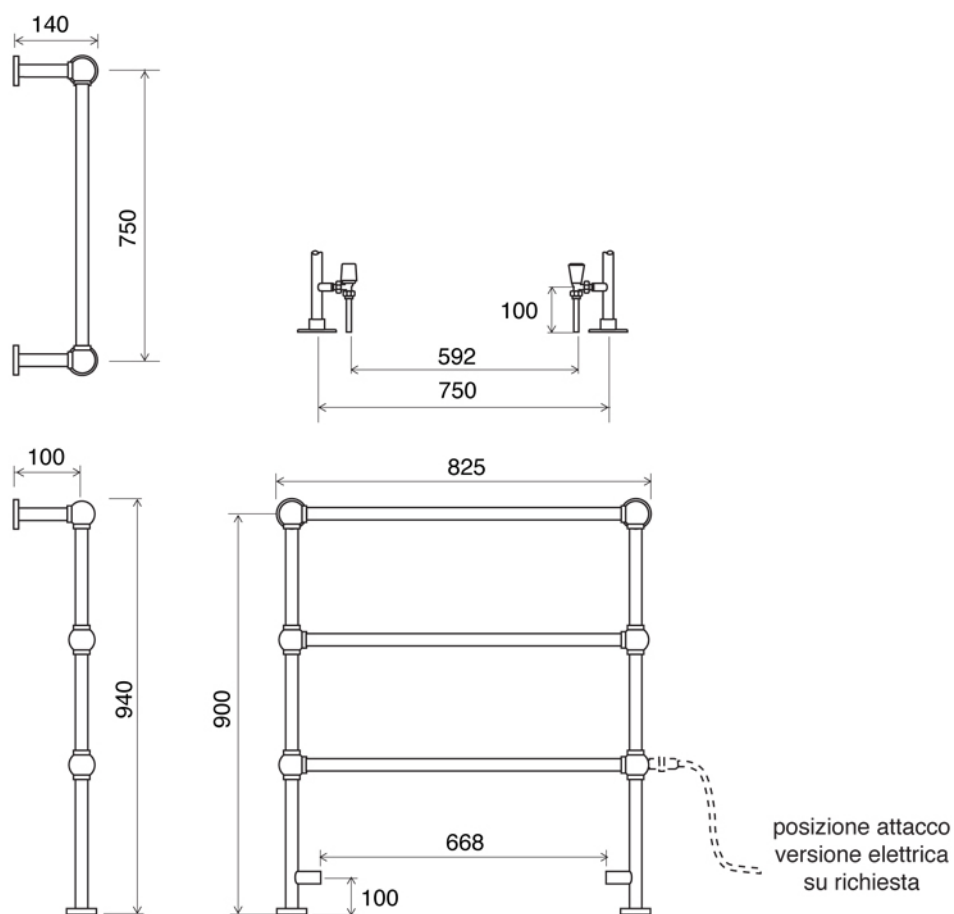

TOWELWARMER Collection	
Code	Description
9076-C 9077-I/N/O/OR 9077-B/ND/R	<p><b>Portobello 1 towel warmer 940x675 mm (244 W - 210 Kcal/h t 50°)</b></p> <p>Chrome            Incalux, Nickel, Dark Gold, Rose Gold            Bronze, Dark Nickel, Copper</p>

Verona - Italy  
 tel. +39 045 8006917  
 fax. +39 045 8020111  
 gentry-home.com

TOWELWARMER Collection	
Code	Description
9127-C 9128-I/N/O/OR 9128-B/ND/R	<b>Valves (pair)</b> Chrome Incalux, Nickel, Dark Gold, Rose Gold Bronze, Dark Nickel, Copper <b>Fittings available</b> 12/14/16 copper 12/14/16 covered
9126	Electrical element complete with thermostatic control