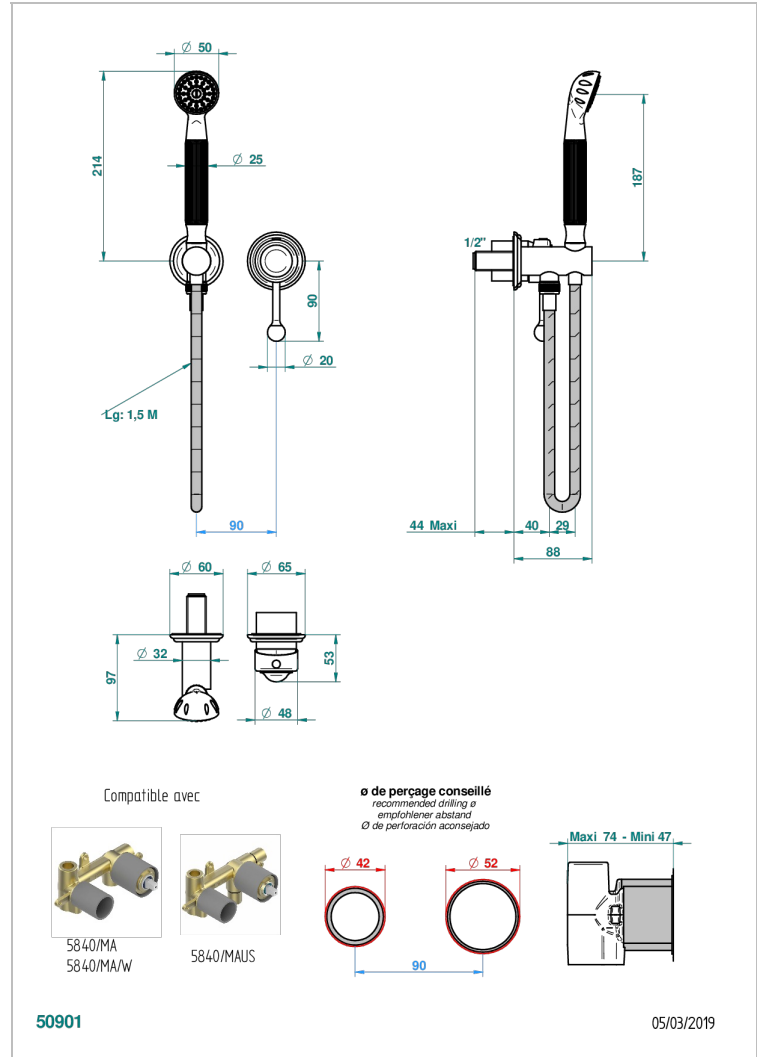

# JADE DRAGON

U5H-6561B

Trim only for wall mixer with complete handshower on hook

THG<sup>®</sup>  
PARIS

## ХАРАКТЕРИСТИКИ

- Jade Dragon
- Trim only for wall mixer with complete handshower on hook