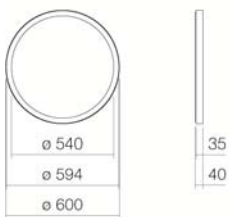

#### Design mirrors

#### Features

Description	SP.FR600.R1
Article number	6744001899
Dimensions	ø 600 x 40 mm
Material	aluminium powder coated
Colour	matt black
Installation	wall-mounted
Protection class	I
Protection category	IP44
Socket	-
Electrical data	AC220-240V – 50/60Hz
Lamp	LED strip, cannot be changed
Energy class	A bis A++

#### Text for invitation to tender

Illuminated mirror ø 600mm, aluminium frame, powder coated in matt black, indirect circumferential LED light, dimmable, total output 8 watts, light colour 4200 Kelvin (neutral white), with touch switch and auxiliary function, incl. LED converter and fixing set (without dowels)