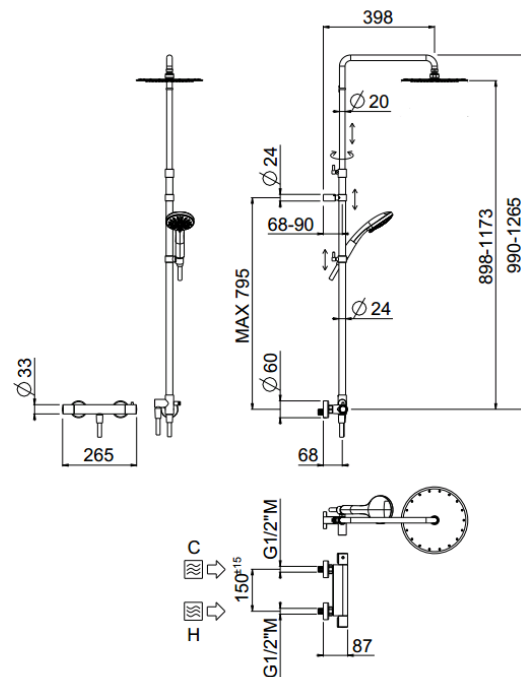

Rigoletto telescopic exposed

Rigoletto telescopic exposed, MySlim shower head
00-1835-N-CR

TECHNICAL INFORMATION

Bridge telescopic shower column with integrated diverter, turning bar with adjustable mounting. One way exposed thermostatic mixer. Non-liming round ultra-thin shower head Ø300 in stainless steel. ABS non-liming 3 jets shower. Smooth double anti-torsion PVC flexible hose, cm 150. CHROME

Flow rate:
x rubinetto

PICTURE

SPARE PARTS

ORIC031
T°

ORIC021
vitone
screw down

FEATURES

rain jet

central jet

side jet

double anti-torsion

adjustable
telescopic shower
column

TECHNICAL DRAWING

FINISHINGS