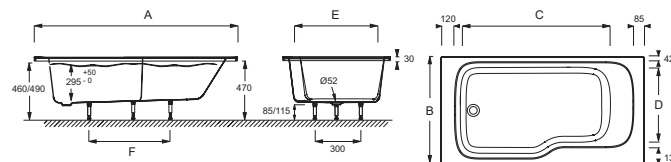

CE6D066L

Collection: MALICE

Finish*:

00 - White

Main features:

Features

- DIMENSIONS: 160 x 85 x 50 cm
- MATERIAL: Acrylic
- VOLUME (L): 272/202
- WASTE DIAMETER: 5,2
- FEET: Supplied
- WASTE : Founi
- OPTIONAL COORDINATING BATHTHSCREEN: Yes
- BATH WELL WIDTH: 58
- CAN BE EQUIPPED WITH A WHIRLPOOL SYSTEM: No
- SUPPLIED WITH: Extra-slim waste with adjustable overflow included
- BOTTOM DIMENSIONS: 115.7 x 58/67 cm
- WEIGHT: 25.5 kg
- INSTALLATION TYPE: Drop-in
- SHAPE: Rectangular
- VERSION: Gauche
- STEP: Not supplied
- OPTIONAL COORDINATING PANEL: Yes
- BATH WELL LENGTH: 115.7
- TWO-PERSON BATH: No
- GUARANTEE: 10 years
- OPTIONAL: Pivot bathscreen, storage shelving, reversible panel and storage tray.

Consumer benefits

- EASIER ACCESS Step-in height reduced to 50 cm (standard bath: 57 cm)
- BATHING COMFORT: Water height maintained at 34.5 cm, thanks to special waste included to adjust overflow height
- FUNCTIONAL: Wide front seating ledge for daily use
- SHOWERING COMFORT: Wide flat-bottomed showering space for same comfort as a shower tray
- INGENIOUS: Flush-fit waste means no tripping or stubbed toes

Technical drawing

Mm	E6D066L	E6D066L
A	1698 ⁻¹³	1598 ⁻¹³
B	898 ⁻¹³	848 ⁻¹³
C	1260	1157
D	630	580
E	720	670
F	820	720

Product Specification: Shower-bath 160 x 85 cm, LH, CE6D066L. Collection: MALICE. DIMENSIONS: 160 x 85 x 50 cm. WEIGHT: 25.5 kg. MATERIAL: Acrylic. INSTALLATION TYPE: Drop-in. VOLUME (L): 272/202. SHAPE: Rectangular. WASTE DIAMETER: 5,2. VERSION: Gauche. FEET: Supplied. STEP: Not supplied. WASTE : Founi. OPTIONAL COORDINATING PANEL: Yes. OPTIONAL COORDINATING BATHTHSCREEN: Yes. BATH WELL LENGTH: 115.7. BATH WELL WIDTH: 58. TWO-PERSON BATH: No. CAN BE EQUIPPED WITH A WHIRLPOOL SYSTEM: No. GUARANTEE: 10 years. SUPPLIED WITH: Extra-slim waste with adjustable overflow included. OPTIONAL: Pivot bathscreen, storage shelving, reversible panel and storage tray.. BOTTOM DIMENSIONS: 115.7 x 58/67 cm.