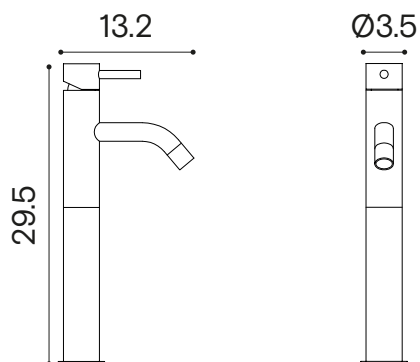

Sleek - MLA raised basin mixer

Design By

Ex.t

Code

EXMLASLCR

EXMLASLNE

Category

Tapware

Module Dimensions

Ø3.5 x 13.2 x h 29.5 cm

Materials

Brass

Colours

● Chrome

● Matt Black

Weight

Product 2.2 kg

-

Packaging Dimensions

-

ex.t

info@ex-t.com / ex-t.com

Sleek - MLA raised basin mixer

Scale 1:2