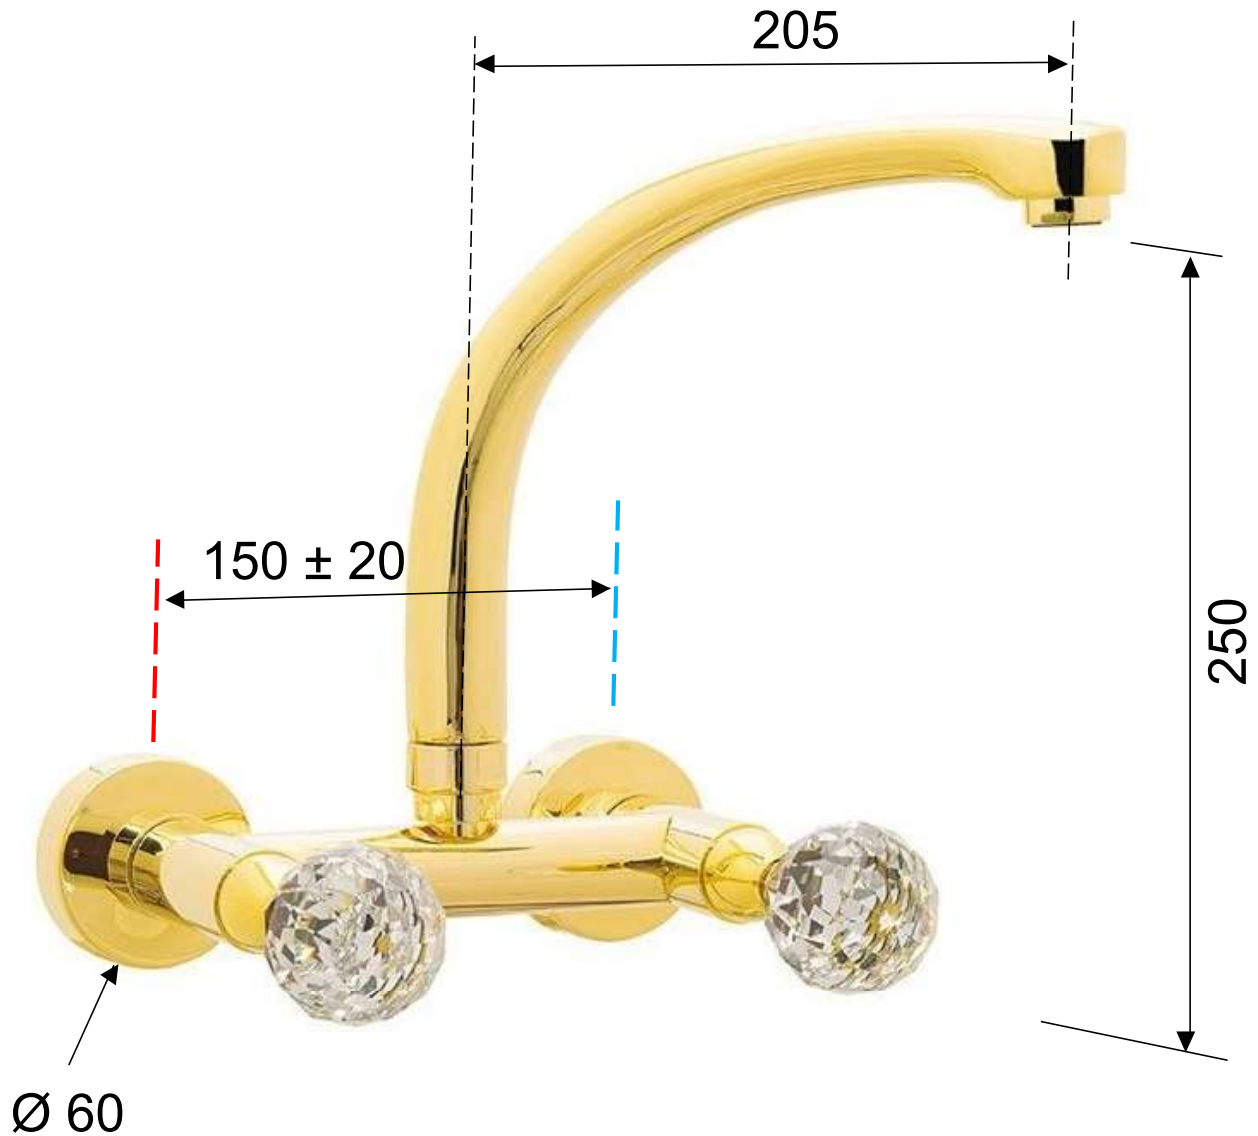

**DANIEL**

SCHEDA TECNICA TECHNICAL FEATURES

ART. COD.

**CY7005DO**

**MATERIALI / MATERIALS**

OTTONE ORO LUCIDO / SHINY GOLD BRASS