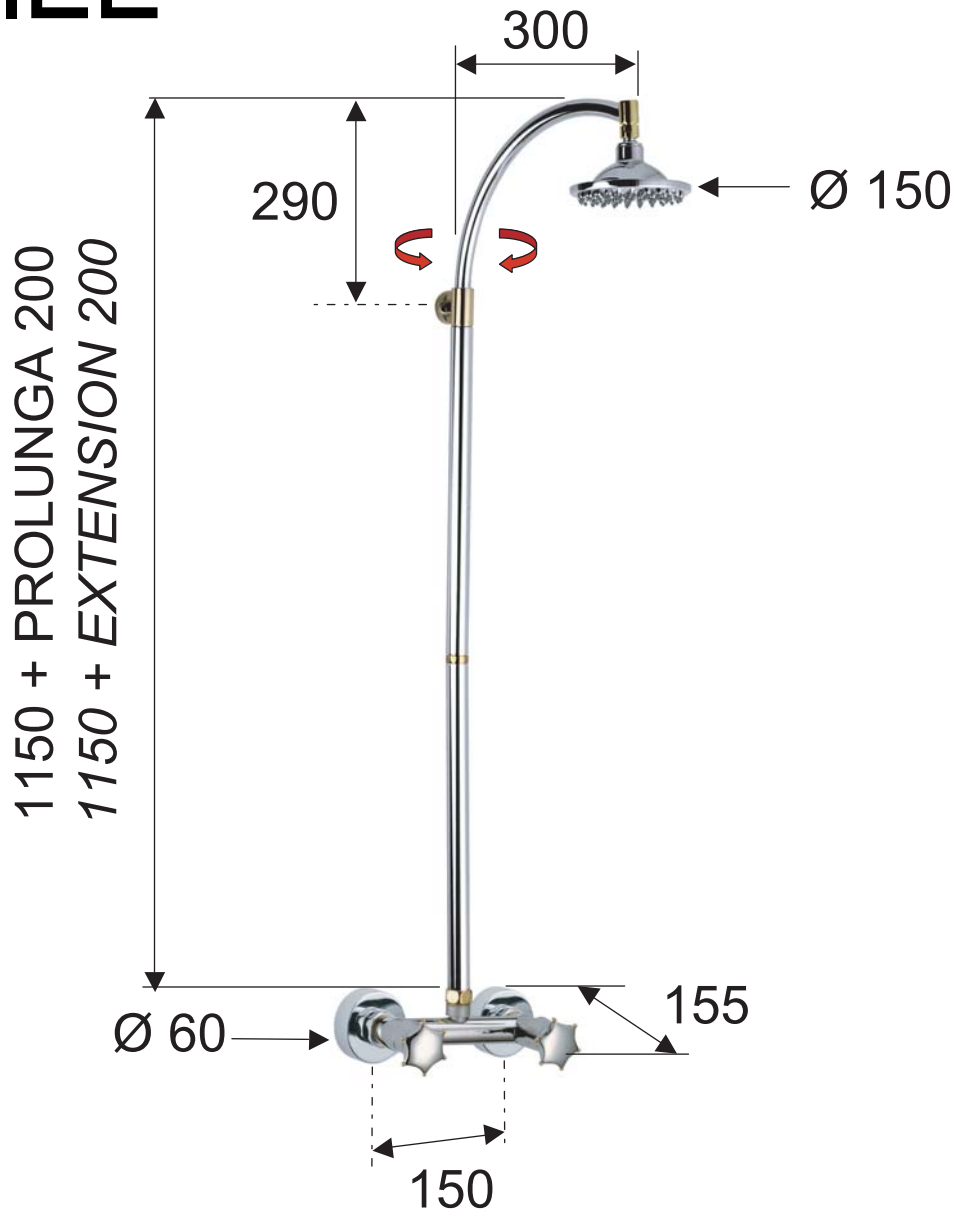

DANIEL

SCHEDA TECNICA TECHNICAL FEATURES

ART. COD.

MI4437 CRDO

MATERIALI / MATERIALS

OTTONE CROMATO / CHROME PLATED BRASS

CROMATURA / CHROME PLATING

UNI EN 248