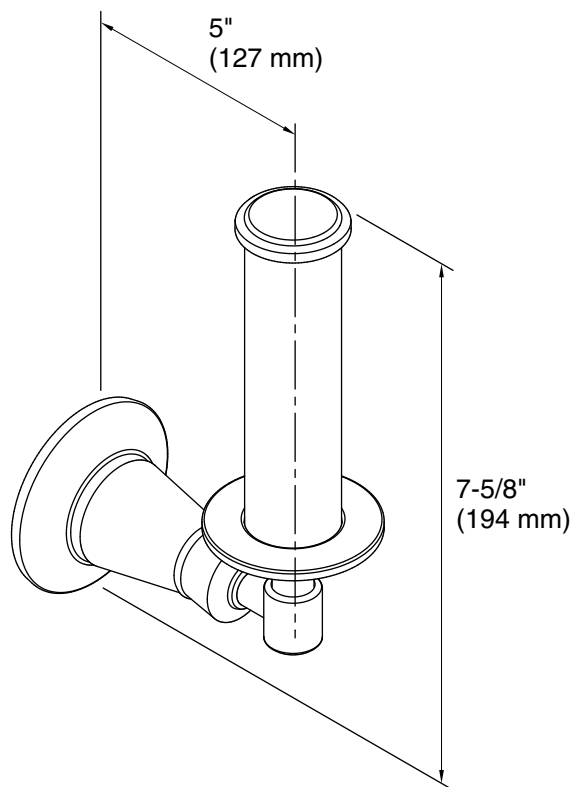

Technical Information

All product dimensions are nominal.

Material: Metal

Notes

Install this product according to the installation guide.

CAUTION: Risk of personal injury. Do not install these products in any area where they are likely to be used inadvertently as a grab bar or support bar. These products are not designed or intended for use as a grab bar or support bar.