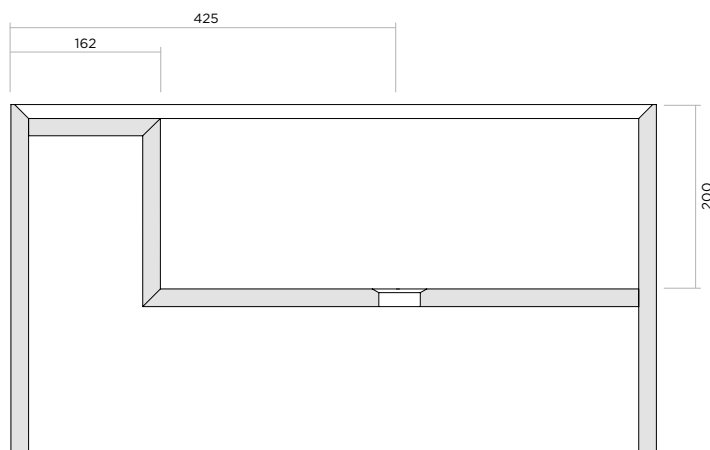

ARBI
BATHROOM

Arbi Arredobagno srl

Via L. Zanussi, 34/A - 33070 Brugnera (PN) - Italy
T. +39 0434 624822 - www.arbiarredobagno.it
info@arbirredobagno.it