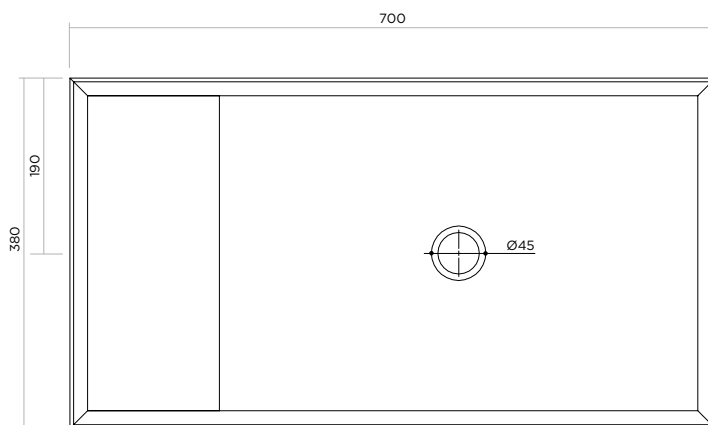

ARBI
BATHROOM

Arbi Arredobagno srl

Via L. Zanussi, 34/A - 33070 Brugnera (PN) - Italy
T. +39 0434 624822 - www.arbiarredobagno.it
info@arbirredobagno.it