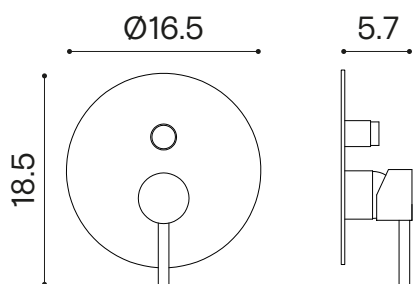

Sleek - MV

Wall mounted bathshower mixer with diverter

Design By

Ex.t

Code

EXMVSLCR

EXMVSLNE

Category

Tapware

Module Dimensions

Ø16 x h 18.5 cm

Materials

Brass

Colours

● Chrome

● Matt Black

Weight

Product 1.6 kg

-

Packaging Dimensions

-

ex.t

info@ex-t.com / ex-t.com

Sleek - MV

Wall mounted bathshower mixer with diverter

Scale 1:2