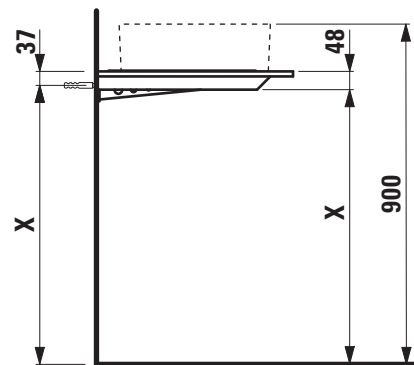

TECHNICAL DRAWINGS / S 1 : 20

B / mm	C / mm	Ceramic
292	292	Kartell by Laufen 81833.1
		Living SaphirKeramik 81143.3, 81143.5
		Living City 81143.0, 81143.1
		Ino 81230.0, 81230.2, 81630.0, 81630.2
		Laufen Pro 81296.2, 81296.4
		Val 81328.1
350	350	Ino 81730.1 (only wall mounted tap)

X = The exact height must be set during installation.