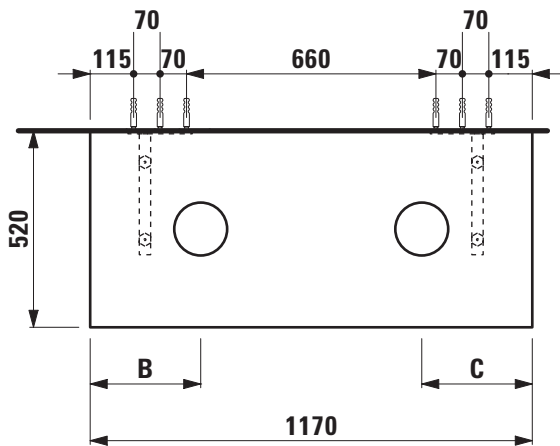

TECHNICAL DATA

Order no.	41100.4 / 2 cut outs
Dimensions (WxHxD)	1170 x 13 (48) x 520 mm
Matching for washbasin	see table below
Specification	Body – high-pressure laminate surface (HPL) - water resistant, high impact and scratch resistant with cut outs with 2 mounting brackets max. load 150 kg
Weight	14,0 kg

TECHNICAL DRAWINGS / S 1 : 20

B / mm	C / mm	Ceramic
292	292	Kartell by Laufen 81833.1
		Living SaphirKeramik 81143.3, 81143.5
		Living City 81143.0, 81143.1
		Ino 81230.0, 81230.2, 81630.0, 81630.2
		Laufen Pro 81296.2, 81296.4
		Val 81328.1
350	350	Ino 81730.1 (only wall mounted tap)

Washtop 1170 mm				
Ceramic				
Ino				
ø1230.0 350x360 mm	✓	✓	✓	✓
ø1230.2 500x360 mm	✓	✓	✓	✓
ø1630.0 450x410 mm	✓	✓	✓	✓
ø1630.2 560x450 mm	✓	✓	✓	✓
ø1730.1 350x365 mm	✓	✓	✓	✓
ø1730.2 500x365 mm	✓	✓	✓	
Kartell by Laufen				
ø1233.1 420x420 mm	✓	✓	✓	
ø1233.2 750x350 mm	✓	✓	✓	
ø1333.2 1200x460 mm				
ø1333.3 1200x460 mm				
ø1633.2 500x460 mm	✓	✓	✓	
ø1633.3 600x460 mm	✓			
ø1833.1 460x460 mm	✓	✓	✓	✓
ø1833.4 600x460 mm	✓	✓	✓	
ø1833.5 600x460 mm	✓	✓	✓	
ø1833.8 900x460 mm	✓	✓	✓	
ø1833.9 900x460 mm	✓	✓	✓	
Laufen Pro				
ø1296.2 420x420 mm	✓	✓	✓	✓
ø1296.4 520x390 mm	✓	✓	✓	✓
Laufen Pro S				
ø1295.2 550x380 mm	✓	✓	✓	
ø1295.3 600x380 mm	✓	✓	✓	
ø1695.2 600x400 mm	✓	✓	✓	

Washtop 1170 mm				
Ceramic				
Living City				
ø1143.0 450x380 mm	✓	✓	✓	✓
ø1143.1 500x425 mm	✓	✓	✓	✓
ø1143.2 600x425 mm	✓	✓	✓	
ø1743.2 500x460 mm	✓	✓	✓	
ø1743.4 600x460 mm	✓	✓	✓	
ø1743.7 800x470 mm	✓	✓	✓	
ø1843.8 1000x470 mm	✓	✓	✓	
Living SaphirKeramik				
ø1143.3 360x360 mm	✓	✓	✓	✓
ø1143.4 600x340 mm	✓	✓	✓	
ø1143.5 380x380 mm	✓	✓	✓	✓
Palomba Collection				
ø1680.1 900x420 mm	✓	✓	✓	
ø1680.2 520x380 mm	✓	✓	✓	
ø1680.3 600x400 mm	✓	✓	✓	
Val				
ø1228.1 500x400 mm	✓	✓	✓	
ø1228.2 550x360 mm	✓	✓	✓	
ø1328.1 400x425 mm	✓	✓	✓	✓
ø1628.0 450x420 mm	✓	✓	✓	
ø1628.2 550x420 mm	✓	✓	✓	
ø1628.3 600x420 mm	✓	✓	✓	
ø1628.4 650x420 mm	✓	✓	✓	
ø1628.5 750x420 mm	✓			
ø1628.8 530x400 mm	✓	✓	✓	
ø1728.1 550x360 mm	✓	✓	✓	