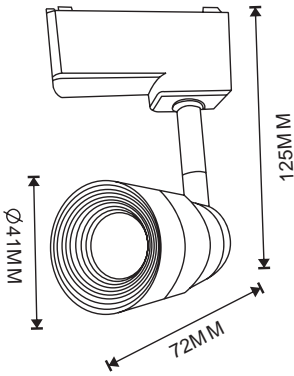

LED TRACKLIGHT

Product&Family Code: 018 013 0007

PORTO

Technical Drawing

Photometric Diagram

Technical Data

Voltage (V)	100-240V
Product Wattage (W)	7
Equivalence with incandescent lamp(W)	56
Colour Render Index (Ra)	>Ra70
Colour Temperature (K)	4200K
Materials	Aluminium
Protection Class	II
Dimmable	No
EEI	A to A++
Warm-up time up to 60 %of the full light output	Instant Full Light
Luminous Flux (lm)	525
Luminous Efficacy (lm/W)	75
Rated Life (hrs) ⌚	40.000
IP Rating	20
Power Factor	>0.5
Beam Angle	18° - 70°
Starting Time	<0.2s
Number of ON-OFF cycling	x35.000