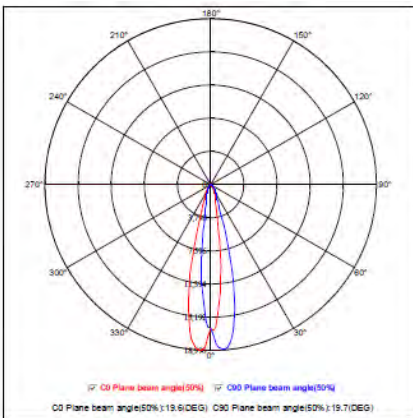

LED TRACKLIGHT

Product&Family Code: 018 013 0007

PORTO

Technical Drawing

Photometric Diagram

Technical Data

Voltage (V)	100-240V
Product Wattage (W)	7
Equivalence with incandescent lamp(W)	56
Colour Render Index (Ra)	>Ra70
Colour Temperature (K)	4200K
Materials	Aluminium
Protection Class	II
Dimmable	No
EEI	A to A++
Warm-up time up to 60 %of the full light output	Instant Full Light
Luminous Flux (lm)	525
Luminous Efficacy (lm/W)	75
Rated Life (hrs) ⌚	40.000
IP Rating	20
Power Factor	>0.5
Beam Angle	18° - 70°
Starting Time	<0.2s
Number of ON-OFF cycling	x35.000