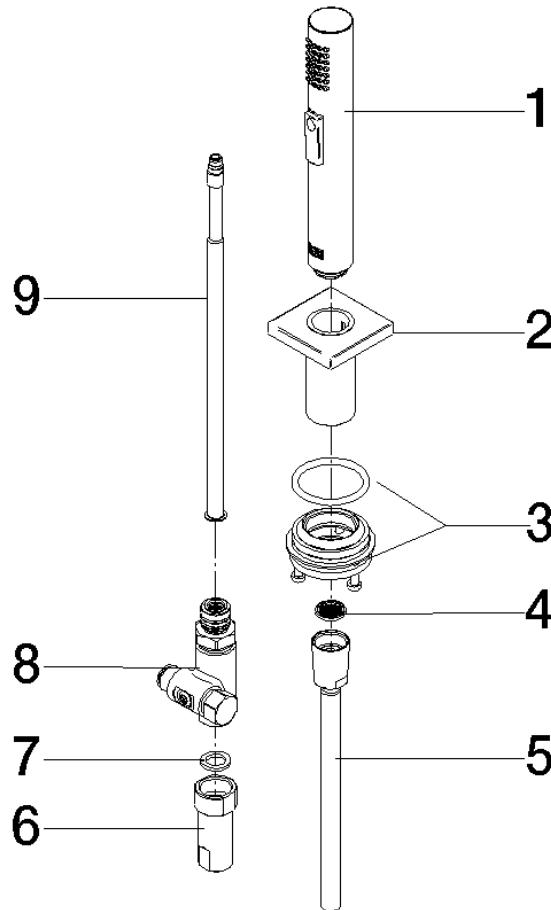

Rinsing spray set - Brushed Durabronz (23kt Gold)

27 723 970

Product version from 2/1/2023

Parts for other finishes can be found here: Chrome