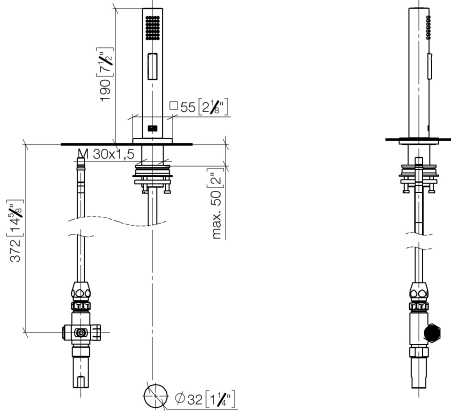

## Rinsing spray set - Brushed Durabron (23kt Gold)

27 723 970

- with angular rosette
- spray flow
- automatic spout/shower diverter
- height of mixer 190 mm
- hole diameter rinsing spray 32mm
- fabric braided hose 1500 mm
- sprayface with anti-scaling system
- lead-free

Can only be combined with 33826680, 32815680.

Intrinsic protection against back flow.

Residual water may emerge from the spray after closing.

Operating unit can be positioned freely.

	Brushed Durabron (23kt Gold)	27 723 970-28
	Chrome	27 723 970-00
	Brushed Platinum	27 723 970-06
	Platinum	27 723 970-08
	Dark Chrome	27 723 970-19
	Brushed Champagne (22kt Gold)	27 723 970-46
	Champagne (22kt Gold)	27 723 970-47
	Brushed Dark Platinum	27 723 970-99

# Rinsing spray set - Brushed Durabronz (23kt Gold)

27 723 970

mm [inches]