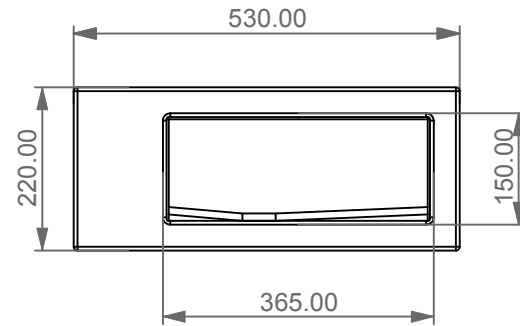

FRONT

LEFT

GSG
CERAMIC DESIGN

Bidet sospeso Glass monoforo
(senza foro su richiesta)
completo di bacino in vetro
Glass bidet wall-hung one hole
(no hole on request)
complete with glass float

TOP

REAR

SECTION

Designation
Bidet sospeso Glass monoforo
(senza foro su richiesta)
completo di bacino in vetro
Glass bidet wall-hung one hole
(no hole on request)
complete with glass float

Scale
1:10

cod. GLBISO

GSG
CERAMIC DESIGN

This drawing including the respected data may neither be duplicated nor modified nor altered without the consent of GSG Ceramic Design. The use of the data/technical drawings take place at users own risk and under exclusion of any liability of GSG Ceramic Design. The dimensions are not binding; products are subject to changes. Measurement shown may be subjected to small variations or are indicative.