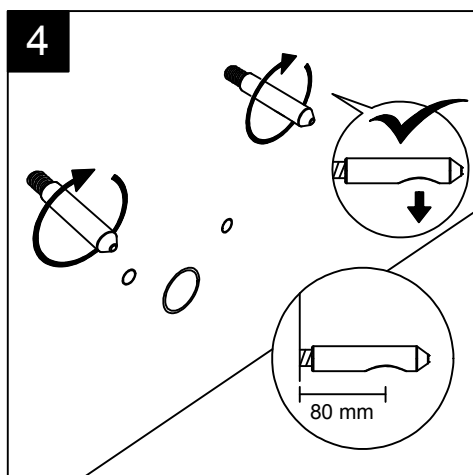

Guida all'istallazione dei bidet sospesi con kit fissaggio dal basso (cod. ACS41)

Serie: GLASS - BOX

Guide to installation of bidet wall-hung with bottom fixing kit (cod. ACS41)

Series: GLASS - BOX

1