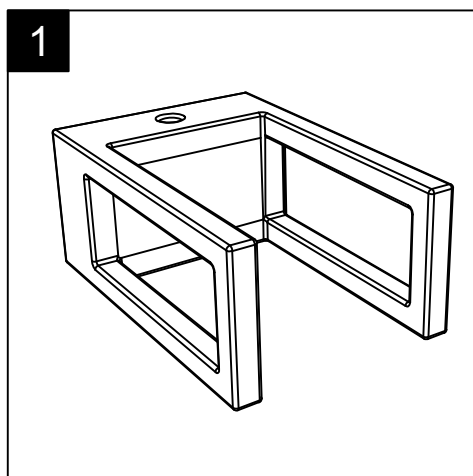

Guida all'istallazione dei bidet sospesi con kit fissaggio dal basso (cod. ACS41)

Serie: GLASS - BOX

Guide to installation of bidet wall-hung with bottom fixing kit (cod. ACS41)

Series: GLASS - BOX

1