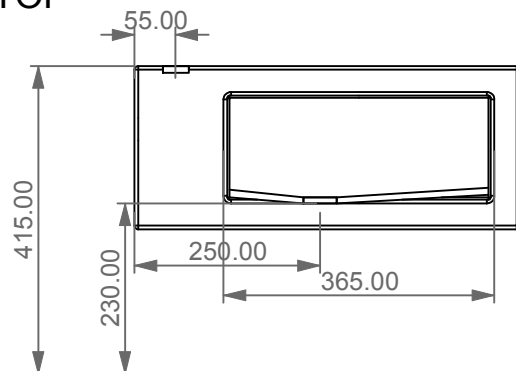

FRONT

LEFT

GSG
CERAMIC DESIGN

Bidet sospeso Glass monoforo
(senza foro su richiesta)
completo di bacino in vetro
Glass bidet wall-hung one hole
(no hole on request)
complete with glass float

TOP

REAR

SECTION

Designation
Bidet sospeso Glass monoforo
(senza foro su richiesta)
completo di bacino in vetro
Glass bidet wall-hung one hole
(no hole on request)
complete with glass float

Scale
1:10

cod. GLBISO

GSG
CERAMIC DESIGN

This drawing including the respected data may neither be duplicated nor modified nor altered without the consent of GSG Ceramic Design. The use of the data/technical drawings take place at users own risk and under exclusion of any liability of GSG Ceramic Design. The dimensions are not binding; products are subject to changes. Measurement shown may be subjected to small variations or are indicative.