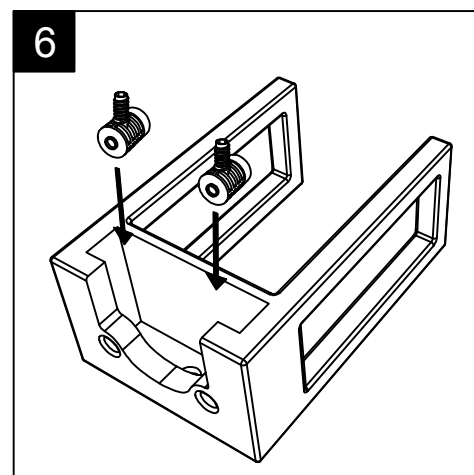

Guida all'istallazione dei bidet sospesi con kit fissaggio dal basso (cod. ACS41)

Serie: GLASS - BOX

Guide to installation of bidet wall-hung with bottom fixing kit (cod. ACS41)

Series: GLASS - BOX

1