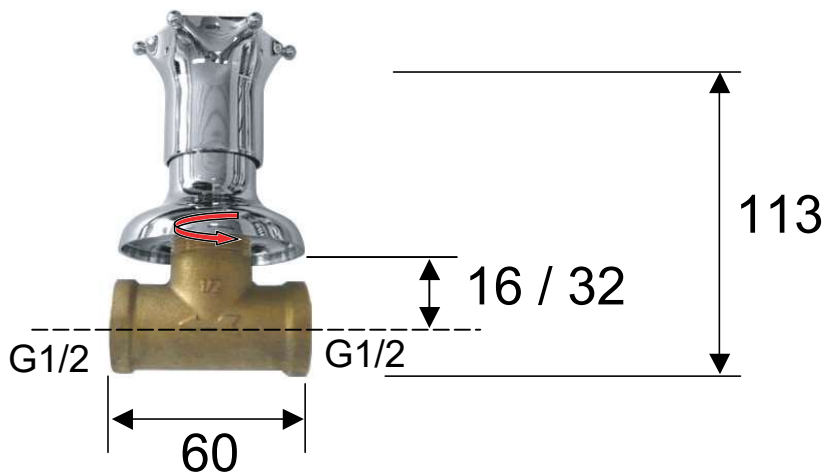

DANIEL

SCHEDA TECNICA TECHNICAL FEATURES

ART. COD.

MI4454 CRDO

MATERIALI / MATERIALS

OTTONE CROMATO / CHROME PLATED BRASS

OTTONE DORATO / YELLOW BRASS

CROMATURA / CHROME PLATING

UNI EN 248