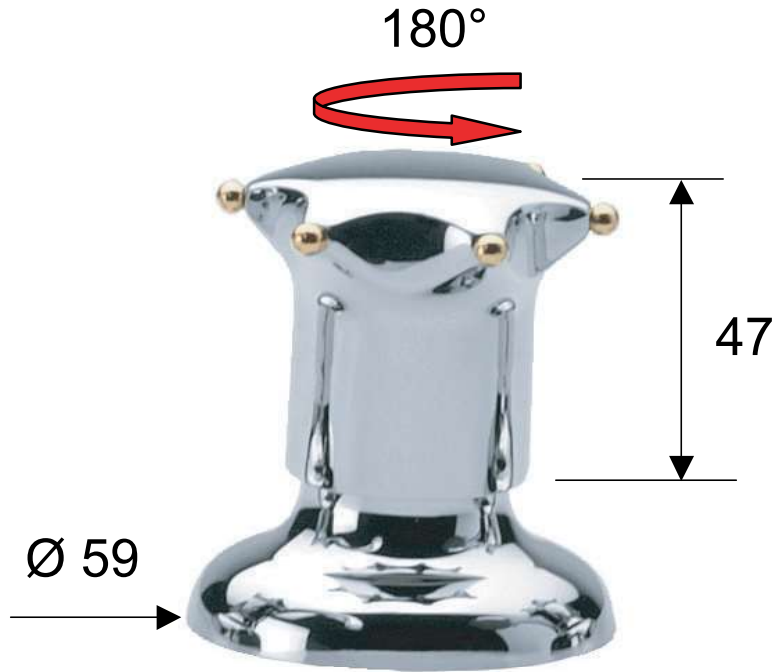

DANIEL

SCHEDA TECNICA TECHNICAL FEATURES

ART. COD.

MI4454 CRDO

MATERIALI / MATERIALS

OTTONE CROMATO / CHROME PLATED BRASS

OTTONE DORATO / YELLOW BRASS

CROMATURA / CHROME PLATING