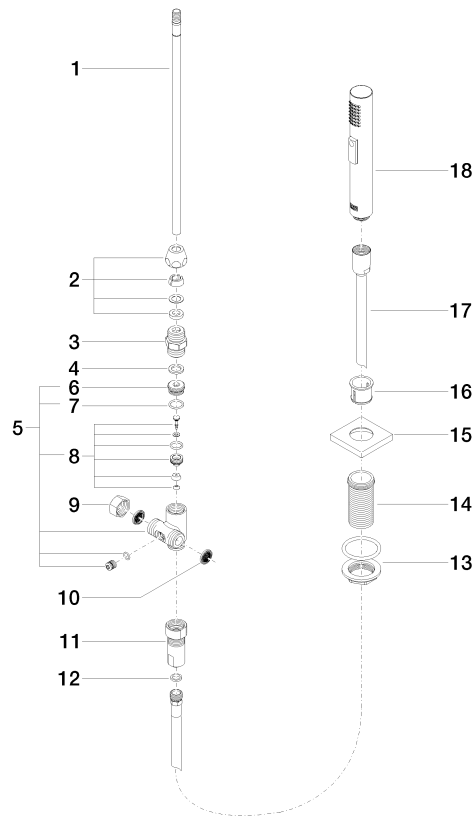

Rinsing spray set - Durabronz (23kt Gold)

LOT

27 722 970

- with angular rosette
- spray flow
- automatic spout/shower diverter
- height of mixer 189 mm
- hole diameter rinsing spray 32mm
- fabric braided hose 1500 mm
- sprayface with anti-scaling system
- lead-free

27 722 970

mm [inches]

Flow rate chart

Codes & Standards

DIN 4109

ISO 3822

NSF372

NSF61

Ü-Zeichen

Rinsing spray set - Durabrass (23kt Gold)

LOT

27 722 970

Certificates

LGA_38

LGA_29

IAPMO_N-4976

IAPMO_6

27 722 970

Product version from 10/27/2020

Parts for other
finishes can be found
here: Chrome

Rinsing spray set - Durabrass (23kt Gold)

LOT

27 722 970

Spare parts list