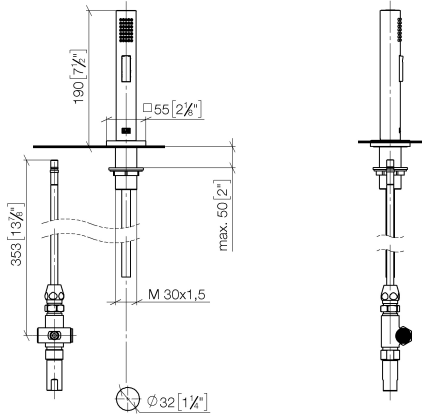

Rinsing spray set - Durabronz (23kt Gold)

LOT

27 722 970

- with angular rosette
- spray flow
- automatic spout/shower diverter
- height of mixer 189 mm
- hole diameter rinsing spray 32mm
- fabric braided hose 1500 mm
- sprayface with anti-scaling system
- lead-free

Can only be combined with 32800680, 32843680.

Intrinsic protection against back flow.

	Durabronz (23kt Gold)	27 722 970-09
	Chrome	27 722 970-00
	Brushed Platinum	27 722 970-06
	Platinum	27 722 970-08
	Dark Chrome	27 722 970-19
	Brushed Durabronz (23kt Gold)	27 722 970-28
	Brushed Champagne (22kt Gold)	27 722 970-46
	Champagne (22kt Gold)	27 722 970-47
	Brushed Chrome	27 722 970-93
	Brushed Dark Platinum	27 722 970-99

27 722 970

mm [inches]

Flow rate chart

Codes & Standards

DIN 4109

ISO 3822

NSF372

NSF61