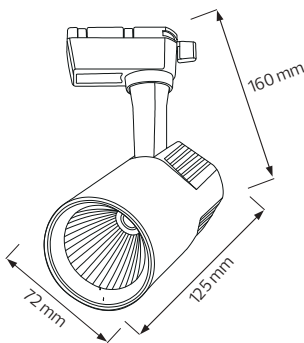

## Technical Drawing

## Technical Data

Voltage (V)	175-265V
Product Wattage (W)	20
Equivalence with incandescent lamp(W)	160
Colour Render Index (Ra)	>Ra80
Colour Temperature (K)	4200K
Materials	Cast-Aluminium
Protection Class	II
Dimmable	No
EEI	A to A++
Warm-up time up to 60 %of the full light output	Instant Full Light
Luminous Flux (lm)	1600
Luminous Efficacy (lm/W)	80
Rated Life (hrs) ⌚	30.000
IP Rating	20
Power Factor	>0.5
Beam Angle	24°
Starting Time	<0.2s
Number of ON-OFF cycling	x20000