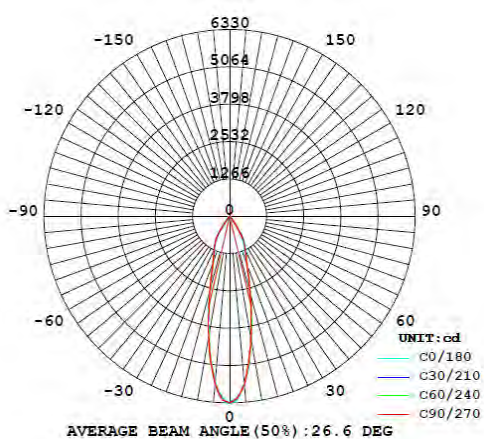

## Technical Drawing

## Photometric Diagram

## Technical Data

Voltage (V)	175-265V
Product Wattage (W)	20
Equivalence with incandescent lamp(W)	160
Colour Render Index (Ra)	>Ra80
Colour Temperature (K)	4200K
Materials	Cast-Aluminium
Protection Class	II
Dimmable	No
EEI	A to A++
Warm-up time up to 60 %of the full light output	Instant Full Light
Luminous Flux (lm)	1600
Luminous Efficacy (lm/W)	80
Rated Life (hrs) ⌚	30.000
IP Rating	20
Power Factor	>0.5
Beam Angle	24°
Starting Time	<0.2s
Number of ON-OFF cycling	x20000