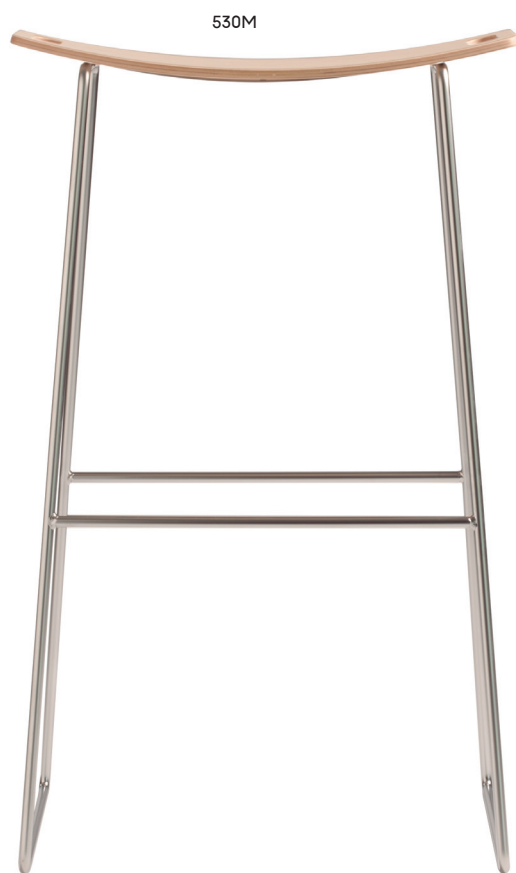

Con diferentes posiciones de sentada, asas y pies.

Collection of barstools. Light and small, fresh and funny in wood and metal, for contract and home.

Each one with its own personality and functionality.

# Tic, Tac, Toe

---

Collection of barstool. Light and small,  
fresh and funny in wood and metal.

Conjunto de taburetes de formato pequeño y ligero, divertidos y frescos, de madera y metal.

530M