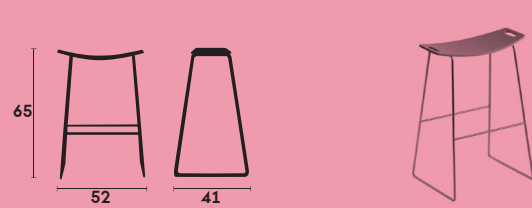

Ref. 530M-65

Pie patín acero. Asiento laminado. /
Rod frame. Plywood seat.