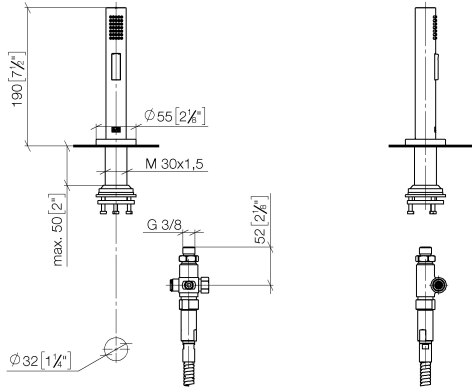

Rinsing spray set - Durabron (23kt Gold)

27 731 970

- with round rosette
- spray flow
- automatic spout/shower diverter
- height of mixer 191 mm
- hole diameter rinsing spray 32mm
- fabric braided hose 1500 mm
- sprayface with anti-scaling system
- lead-free

Can only be combined with 32815682, 33826861, 32815861, 33836888, 32816888, 20816892, 33836875, 32815875.

Intrinsic protection against back flow.

Residual water may emerge from the spray after closing.

Operating unit can be positioned freely.

Rinsing spray set - Durabronz (23kt Gold)

27 731 970

mm [inches]

Flow rate chart

Codes & Standards

DIN 4109

EN 1717

ISO 3822