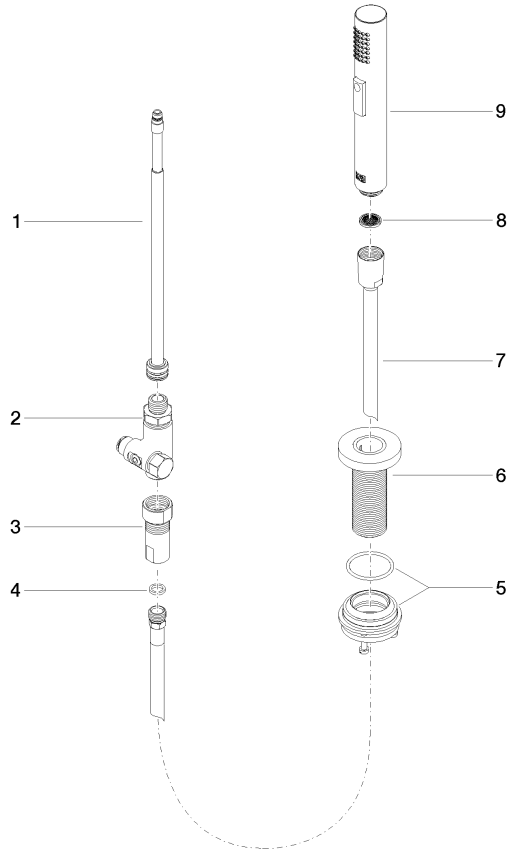

Rinsing spray set - Durabron (23kt Gold)

27 731 970

- with round rosette
- spray flow
- automatic spout/shower diverter
- height of mixer 191 mm
- hole diameter rinsing spray 32mm
- fabric braided hose 1500 mm
- sprayface with anti-scaling system
- lead-free

Rinsing spray set - Durabronz (23kt Gold)

27 731 970

mm [inches]

Flow rate chart

Codes & Standards

DIN 4109

EN 1717

ISO 3822

Ü-Zeichen

Rinsing spray set - Durabross (23kt Gold)

27 731 970

Certificates

LGA_29

Belgaqua_24-005-2 LGA_38

Rinsing spray set - Durabronz (23kt Gold)

27 731 970

Product version from 2/1/2023

Parts for other finishes can be found here: [Chrome](#)

Rinsing spray set - Durabrass (23kt Gold)

27 731 970

Spare parts list

Product version from 2/1/2023

No.	Item Number	Name	Quantity used	Delivery time
	90 28 20 068 00 90	connection	9	2