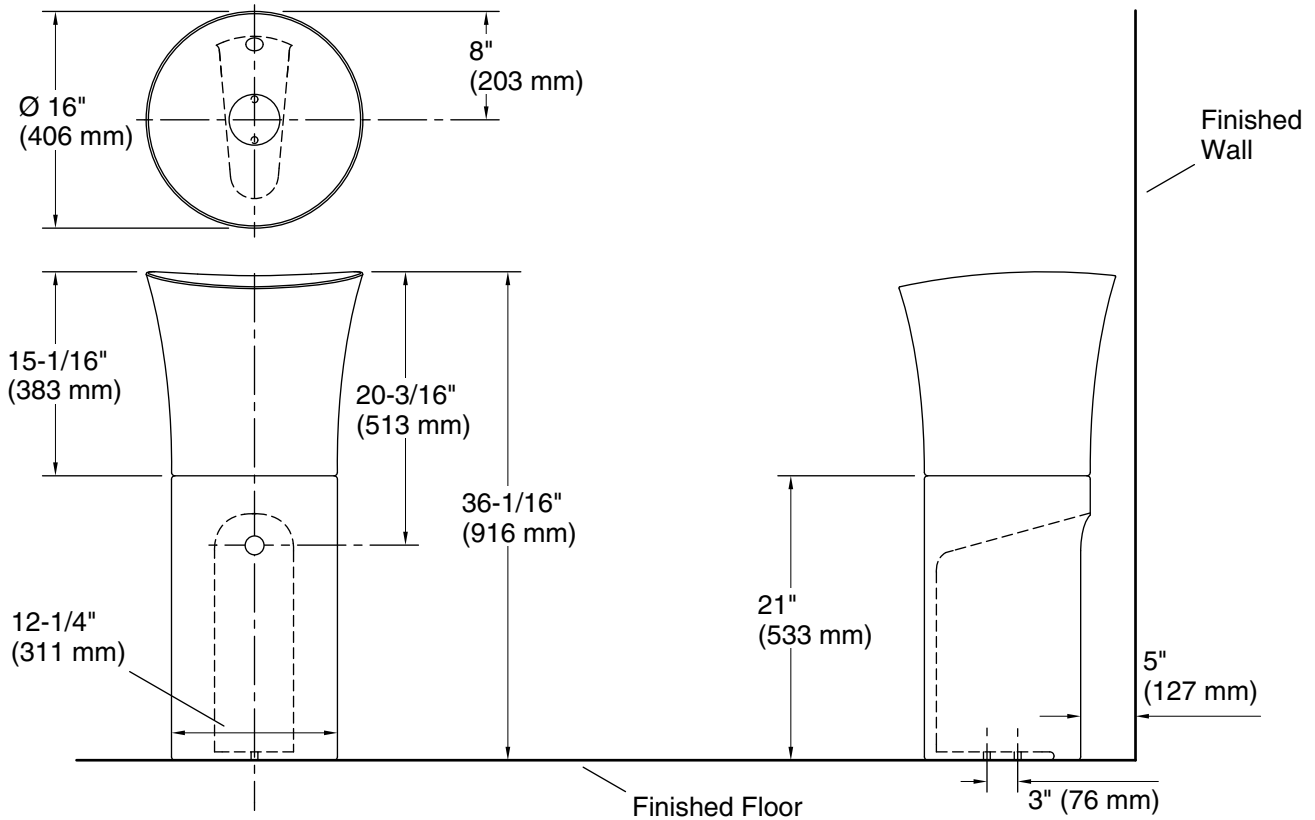

Features

- Round basin and base.
- Freestanding pedestal creates a unique installation.
- Overflow drain.
- Innovative Supramic technology provides superior strength and ultra-thin edge profiles.
- Includes color-matched overflow cap and color-matched brass drain cover.
- Drain extension included for ease of installation.
- Combination consists of the K-20703 basin and K-20702 pedestal.
- Coordinates with other products in the Veil collection.

Technical Information

All product dimensions are nominal.

Bowl configuration:	Single
Installation:	Pedestal
Bowl area (Center):	Length: 15-13/16" (402 mm) Width: 15-13/16" (402 mm) Bowl depth: 3-15/16" (100 mm) With overflow: Yes Water depth: 1-13/16" (46 mm)
Drain hole:	2-1/2" (64 mm)