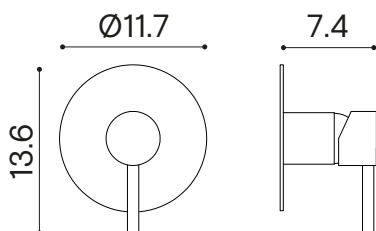

Module Dimensions

Ø11.7 x h 13.6 cm

Materials

Brass

Colours

● Chrome

● Matt Black

Weight

Product 0.8 kg

-

Packaging Dimensions

-

ex.t

info@ex-t.com / ex-t.com

Sleek - MD

Wall mounted bathshower mixer without diverter

Scale 1:2