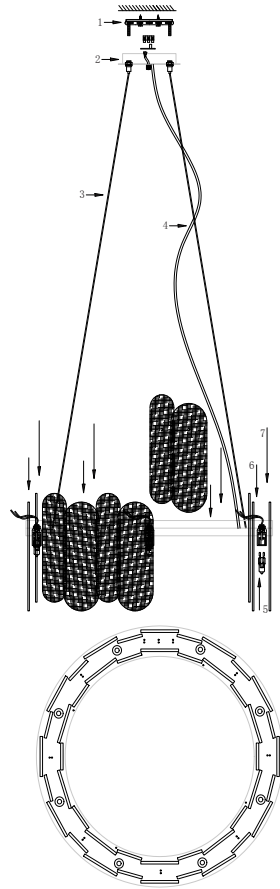

# Instruction

FR5141PL-08BS

8 x G9 (35W)

Model: FR5141PL-08BS  
Collection: Modern

Pendant Lamps