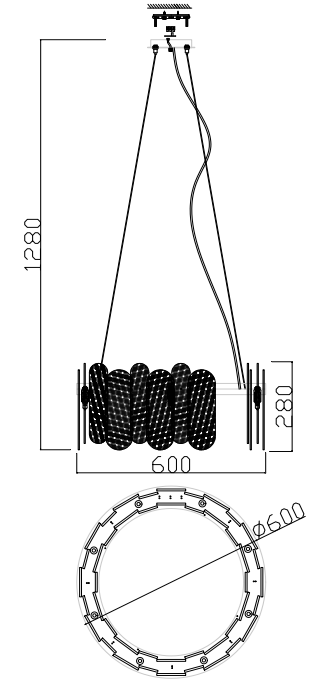

# Instruction

FR5141PL-08BS

8 x G9 (35W)

Model: FR5141PL-08BS  
Collection: Modern

Pendant Lamps