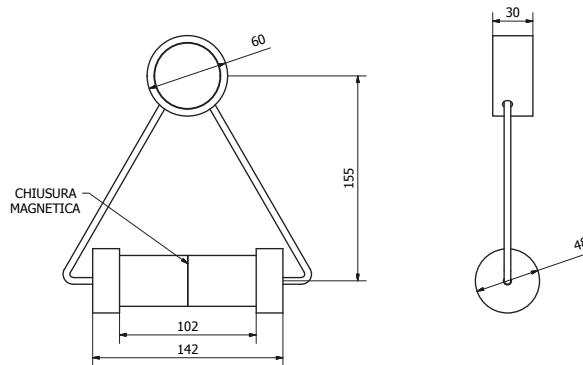

product technical sheet

EVRGPRRT
Ever Life Design
RING

- article code
- family
- line
- certification
- features of the product
- technical details
- materials
- installation
- maintenance

Certification TUV of system UNI EN ISO 9001

Beechwood toilet roll holder wall mounted

Wall mounted fixing system, through an appropriate plug, not included

Beechwood, nylon, form of pure iron.

Unpack the product, remove the wood lid, clamp the product with a flaring screw (not included) in the position wanted; remove the protective film, on the back of the lid and stick it in the designed slot.

Make a proper cleaning with water and soap, do not use aggressive cleaning products, abrasive, corrosive, acid, acetone, diluent etc. Do not scratch the painting surface. Check periodically the correct fixing and the strength of the installation. Do not use the product for different purposes than those intended.

ST_PRODOTTO: EVRGPRRT - REV.00 - 22/06/2018- APPROVED T.D.

The above mentioned information cannot be considered as binding. Thermomat Saniline srl reserves the right to make technical and aesthetic changes without any prior notice.

Ever by Thermomat Saniline s.r.l. | Mantova | Italy

www.everlifedesign.it